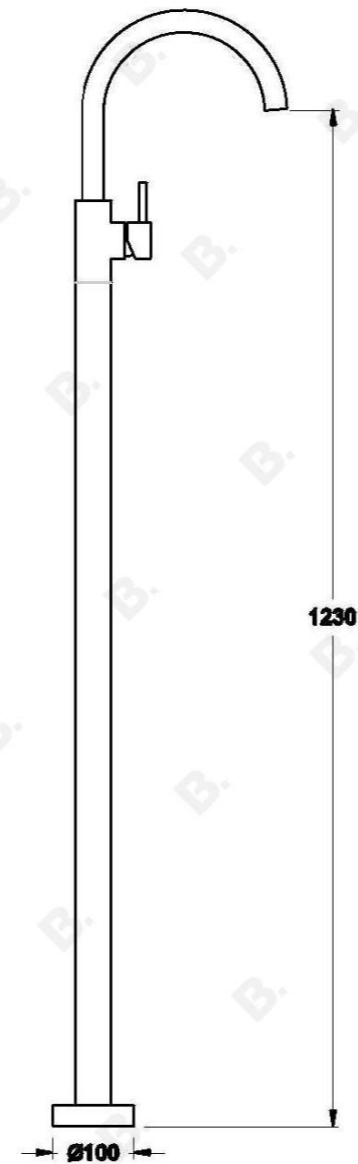

CITY STIK BASIN MIXER

1.9903.05.0.XX

PRODUCT DIMENSIONS:

Front view:

Side view:

Top view: