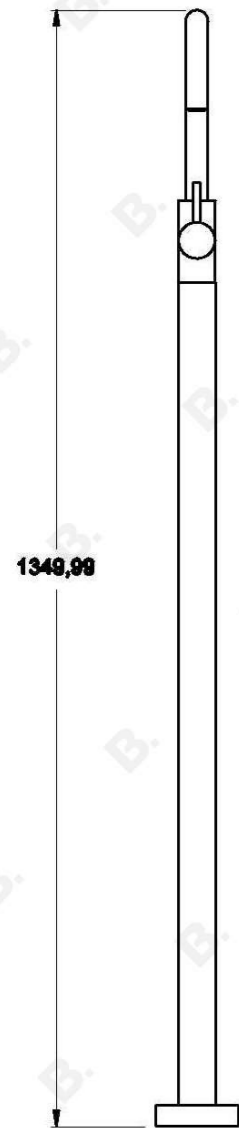

CITY STIK BASIN MIXER

1.9903.05.0.XX

PRODUCT DIMENSIONS:

Front view:

Side view:

Top view: