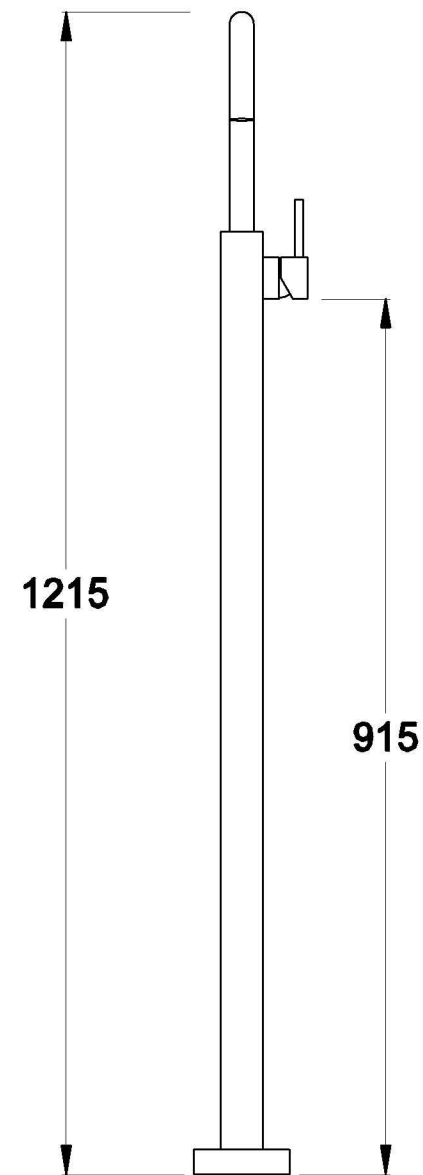

CITY STIK BATH MIXER

1.9903.04.0.XX

PRODUCT DIMENSIONS:

Front view

Side view:

Top view: