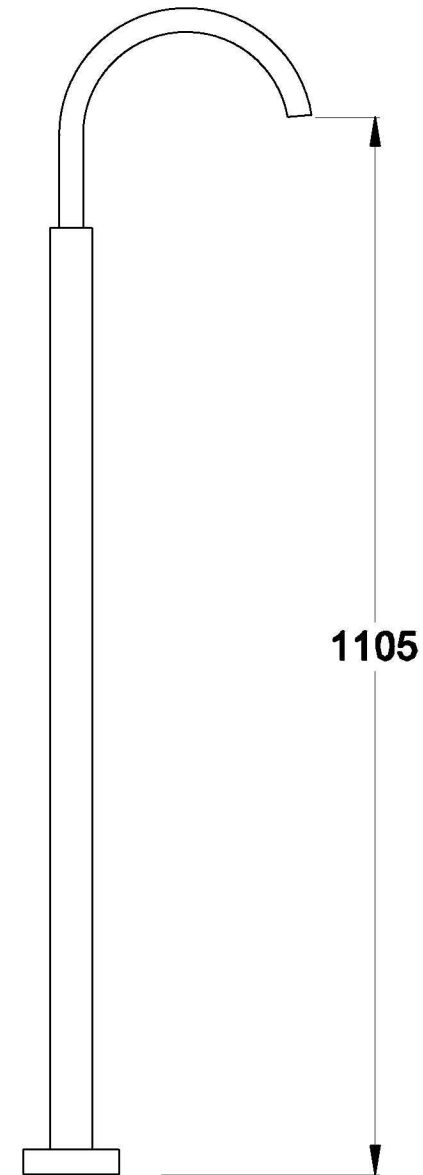

CITY STIK BATH MIXER

1.9903.04.0.XX

PRODUCT DIMENSIONS:

Front view

Side view:

Top view: