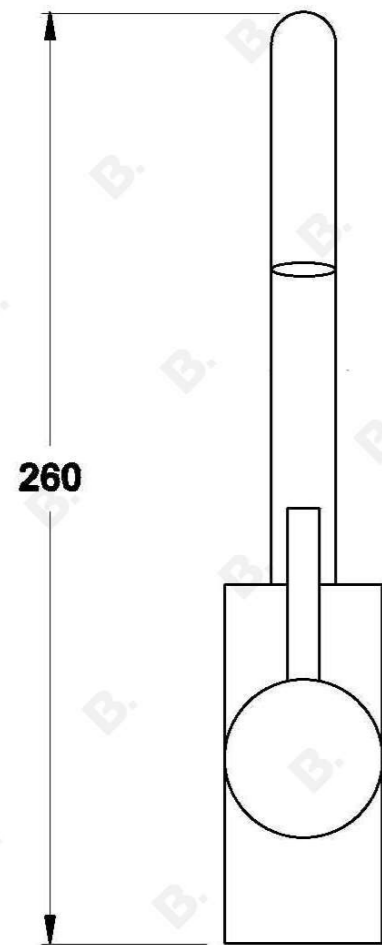

CITY STIK BASIN MIXER

1.9903.00.0.XX

PRODUCT DIMENSIONS:

Front view:

Side view:

Top view: