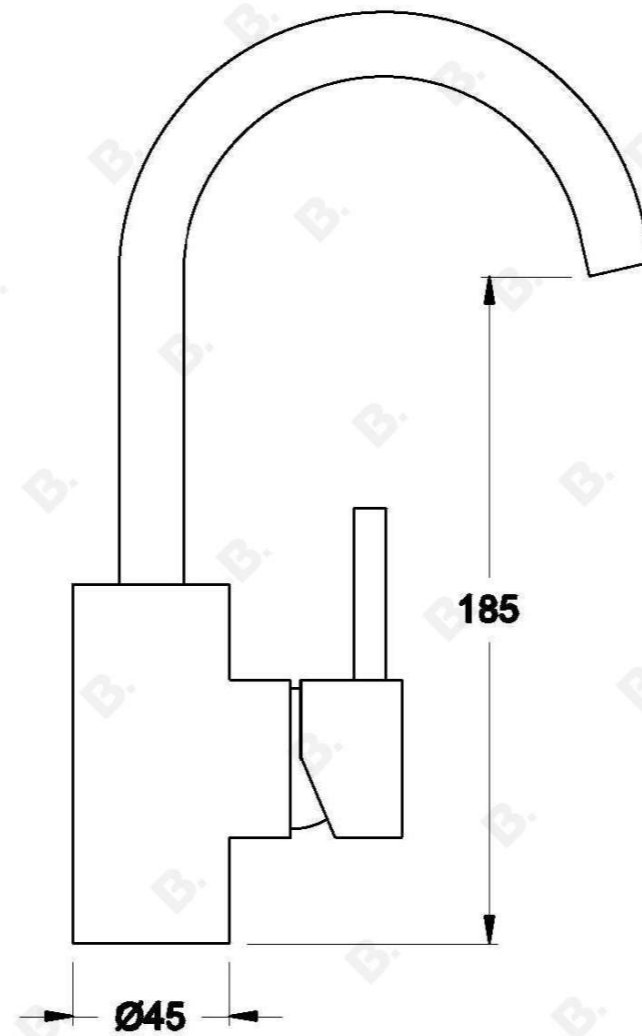

CITY STIK BASIN MIXER

1.9903.00.0.XX

PRODUCT DIMENSIONS:

Front view:

Side view:

Top view: