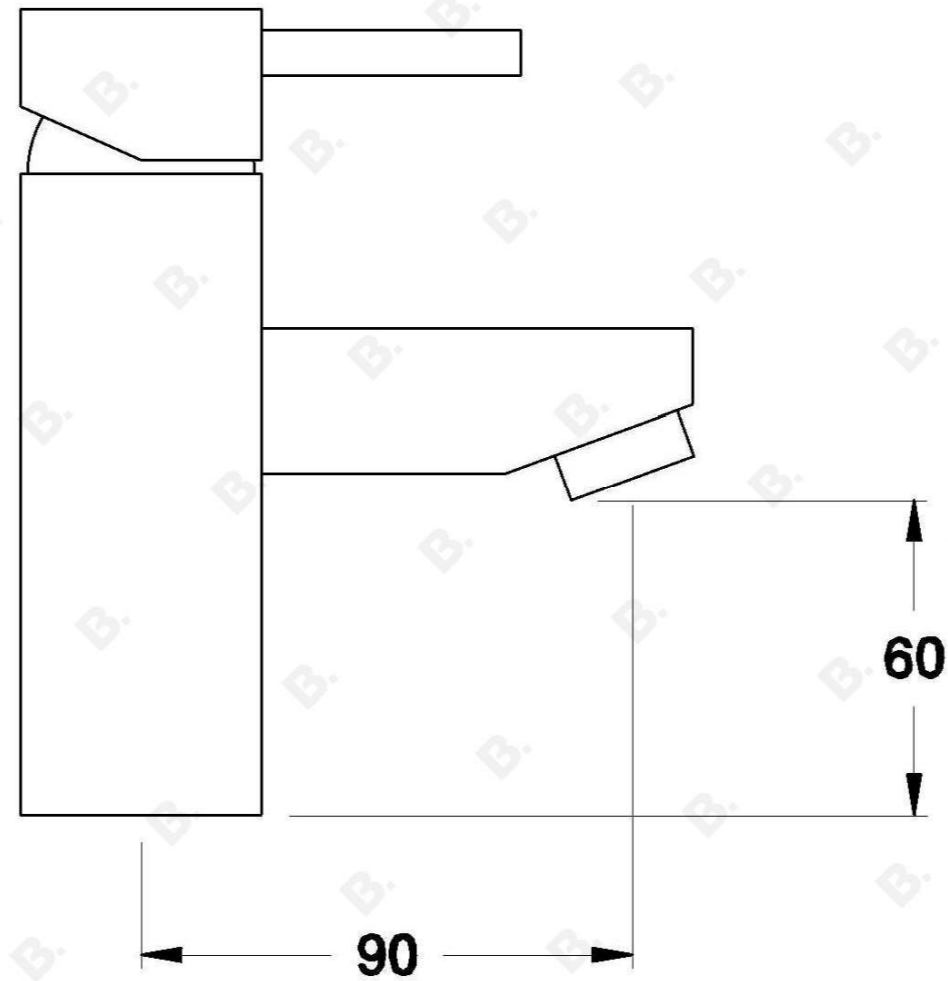

CITY STIK BASIN MIXER

1.9902.02.0.XX

PRODUCT DIMENSIONS:

Front view:

Side view:

Top view: