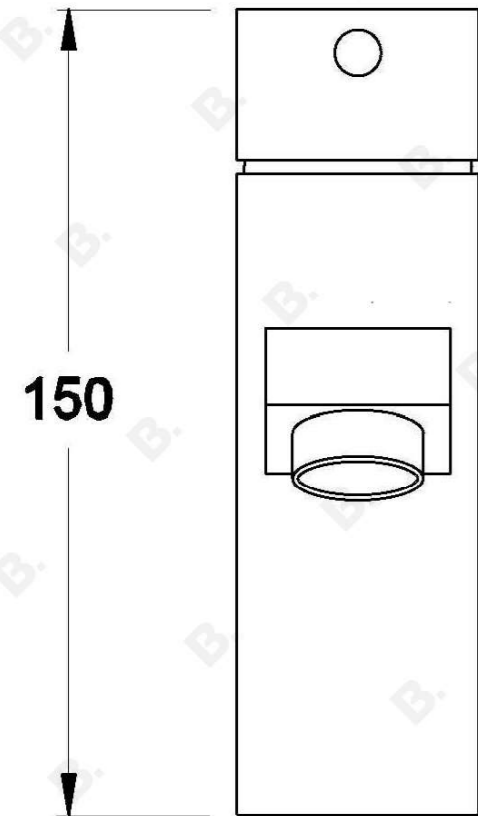

CITY STIK BASIN MIXER

1.9902.02.0.XX

PRODUCT DIMENSIONS:

Front view:

Side view:

Top view: