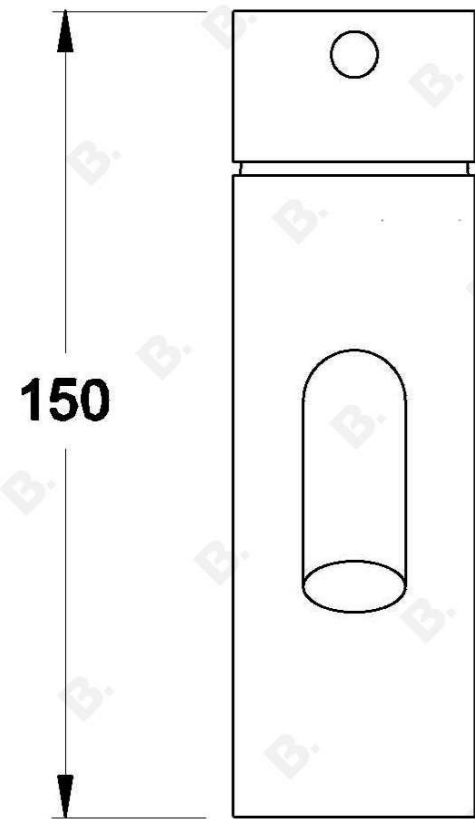

CITY STIK BASIN MIXER

1.9902.00.0.XX

PRODUCT DIMENSIONS:

Front view:

Side view:

Top view: