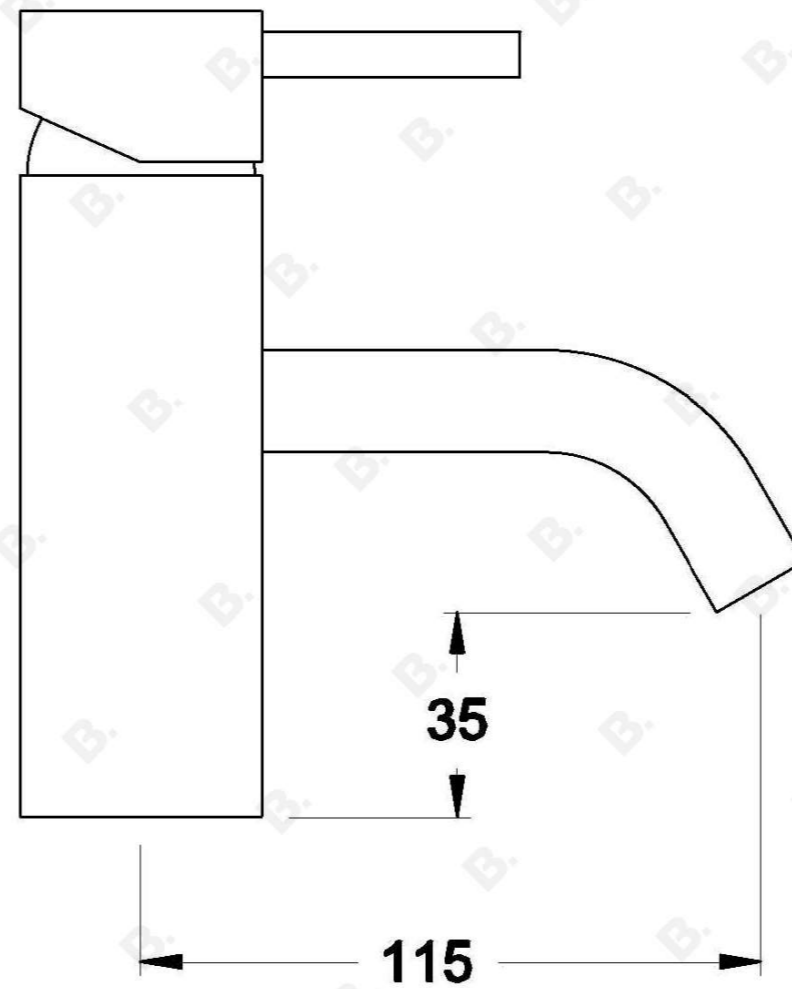

CITY STIK BASIN MIXER

1.9902.00.0.XX

PRODUCT DIMENSIONS:

Front view:

Side view:

Top view: