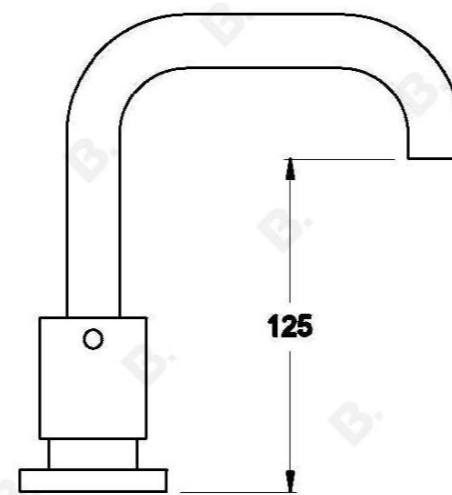

CITY STIK BASIN SET

1.9900.80.3.XX

PRODUCT DIMENSIONS:

Front view:

Side view:

Top view: