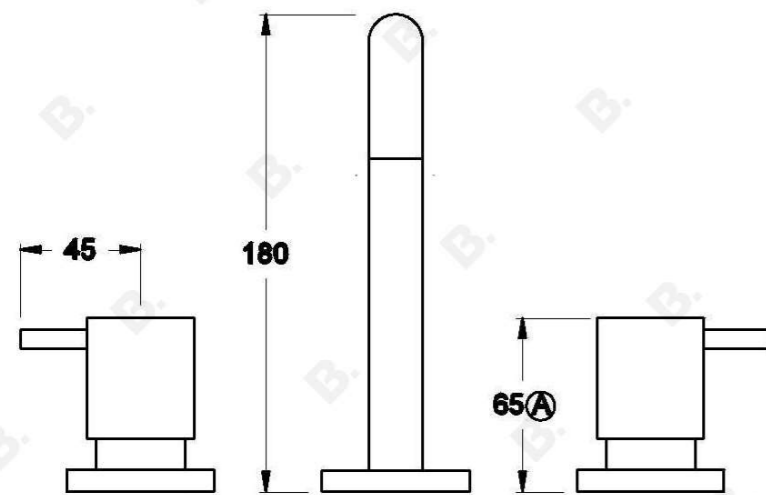

CITY STIK BASIN SET

1.9900.80.3.XX

PRODUCT DIMENSIONS:

Front view:

Side view:

Top view: