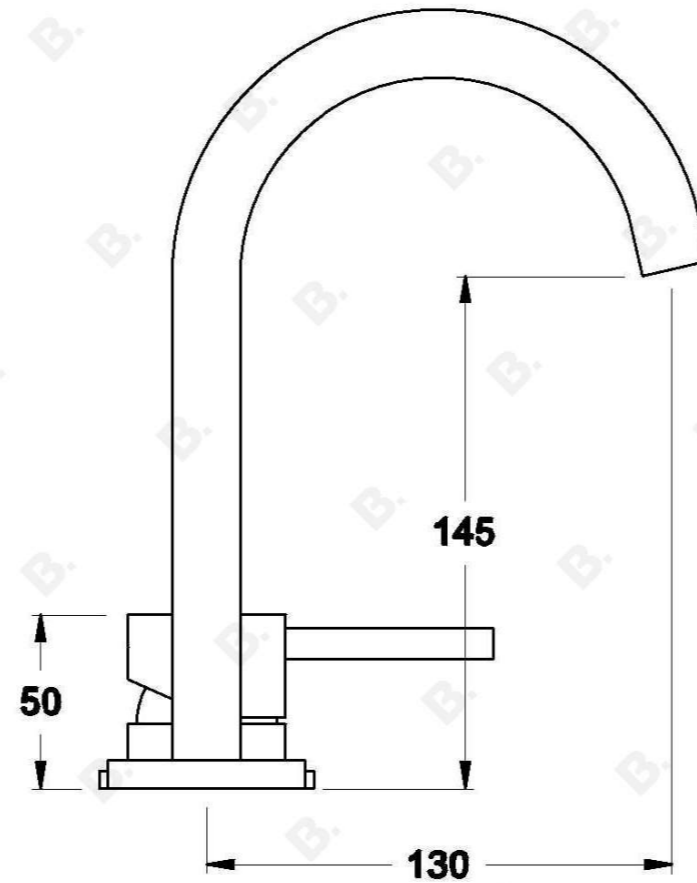

CITY STIK BASIN SET WITH MIXER

1.9900.06.0.XX

PRODUCT DIMENSIONS:

Front view:

Side view:

Top view: