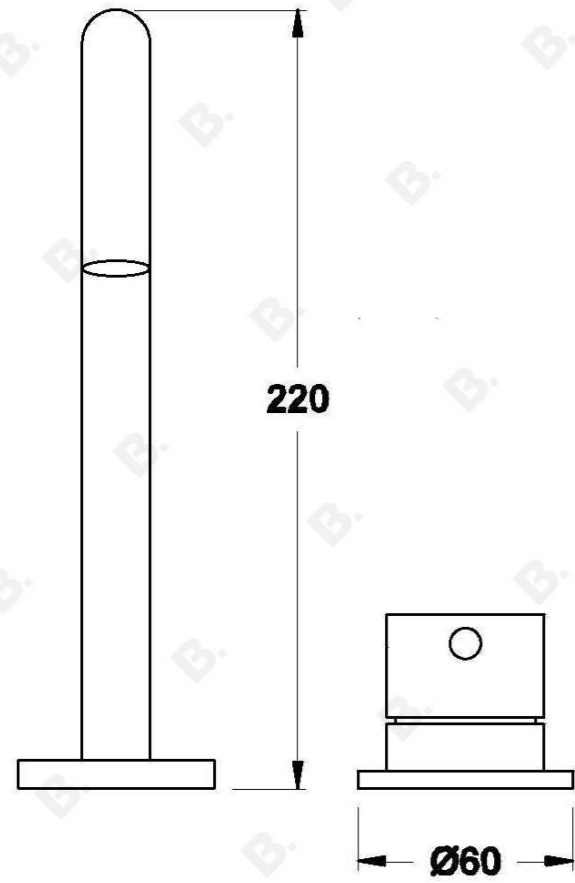

CITY STIK BASIN SET WITH MIXER

1.9900.06.0.XX

PRODUCT DIMENSIONS:

Front view:

Side view:

Top view: