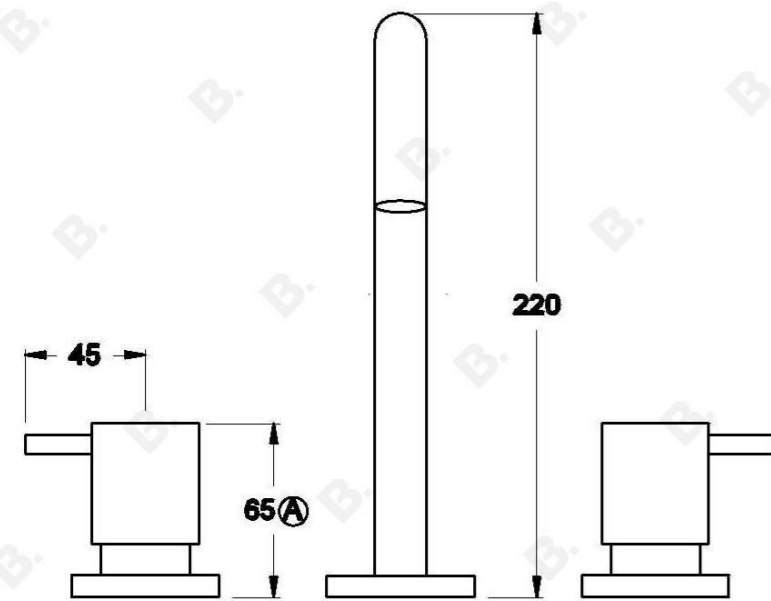

Brodware

CITY STIK BASIN SET

1.9900.00.3.XX

PRODUCT DIMENSIONS:

Front view:

Side view:

Top view: