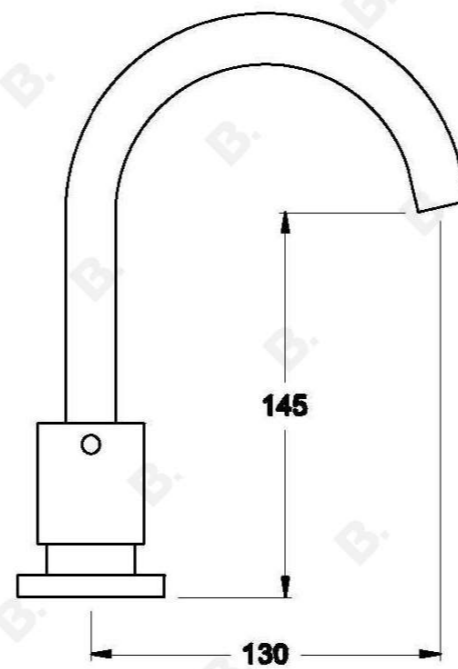

Brodware

CITY STIK BASIN SET

1.9900.00.3.XX

PRODUCT DIMENSIONS:

Front view:

Side view:

Top view: