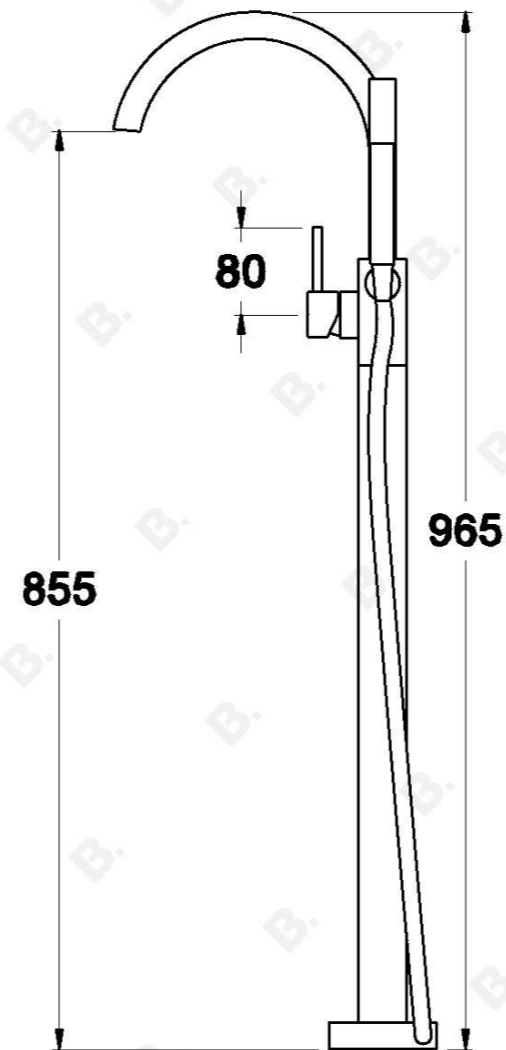

CITY STIK BATH / HANDSHOWER DEVERTER SET

1.9908.08.0.XX

PRODUCT DIMENSIONS:

Front view:

Side view:

Top view: