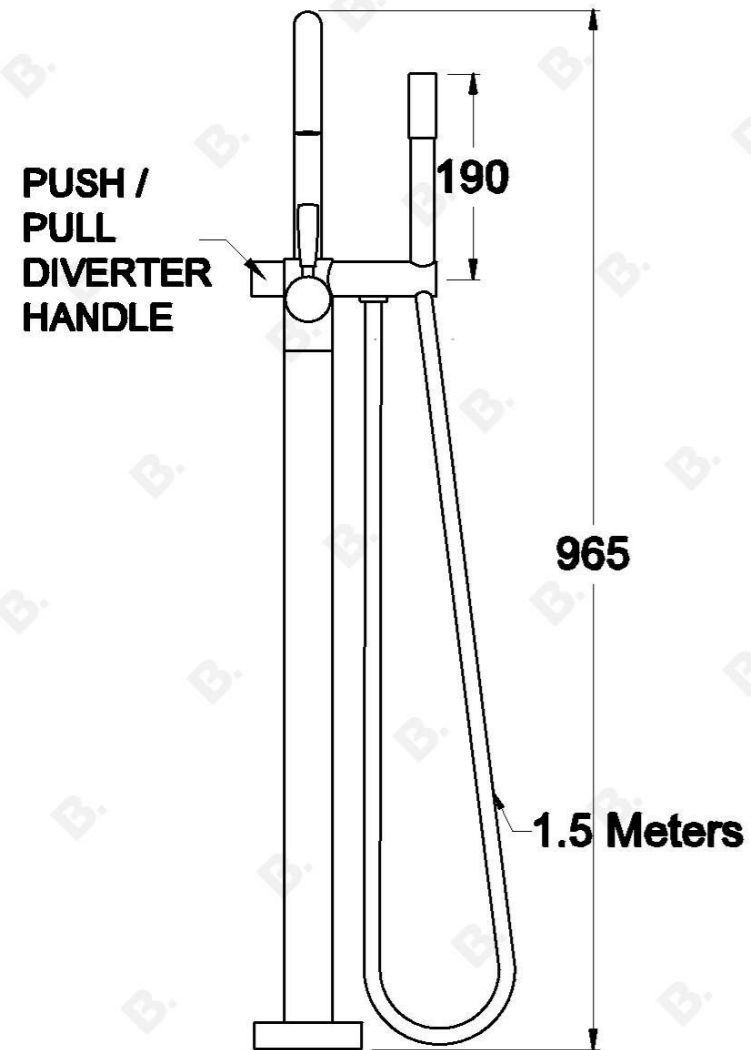

CITY STIK BATH / HANDSHOWER DEVERTER SET

1.9908.08.0.XX

PRODUCT DIMENSIONS:

Front view:

Side view:

Top view: