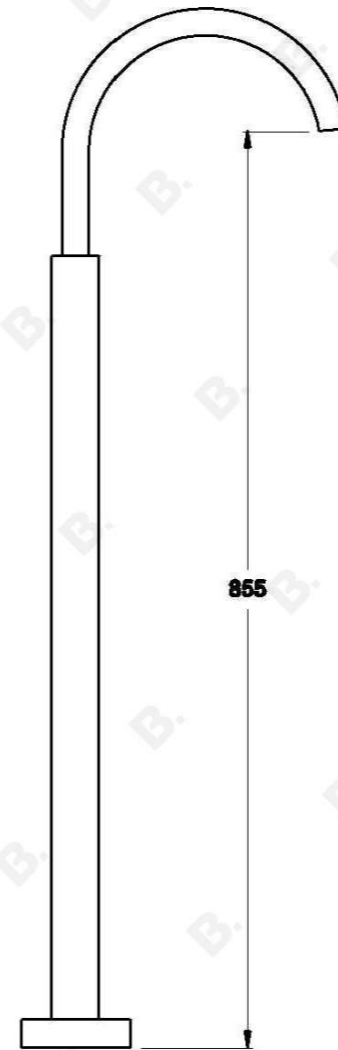

CITY STIK BATH MIXER

1.9908.05.0.XX

PRODUCT DIMENSIONS:

Front view:

Side view:

Top view: