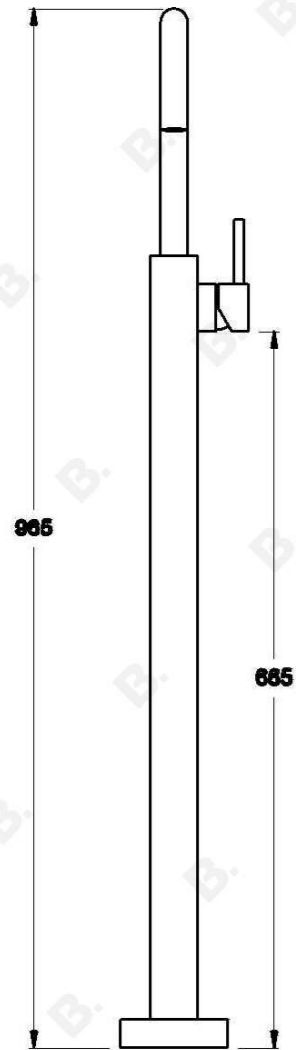

CITY STIK BATH MIXER

1.9908.05.0.XX

PRODUCT DIMENSIONS:

Front view:

Side view:

Top view: