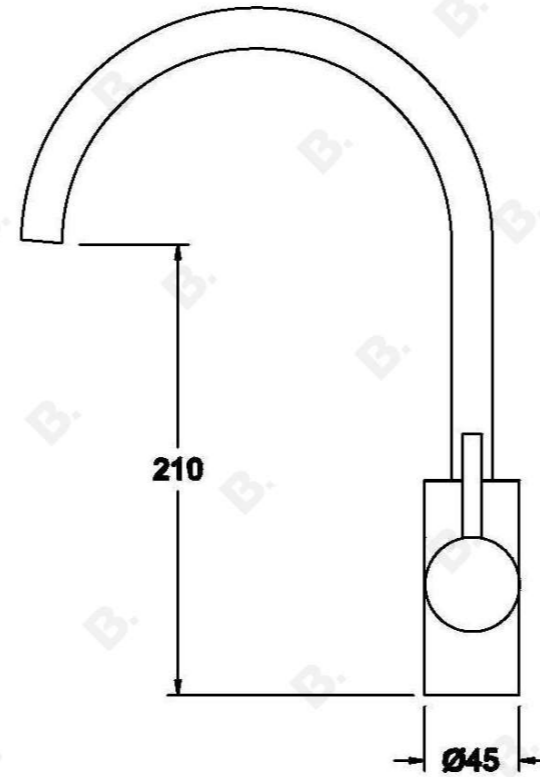

CITY STIK KITCHEN MIXER WITH METAL LEVER

1.9908.00.0.XX

PRODUCT DIMENSIONS:

Front view:

Side view:

Top view: