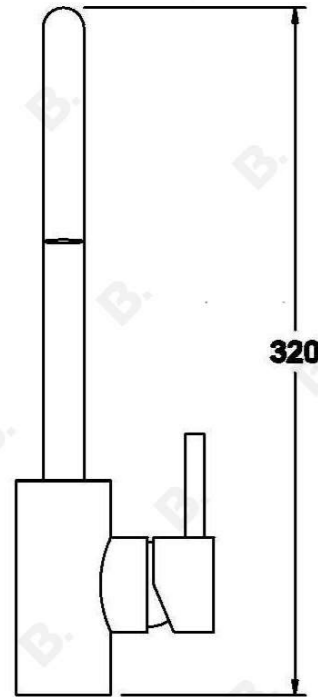

CITY STIK KITCHEN MIXER WITH METAL LEVER

1.9908.00.0.XX

PRODUCT DIMENSIONS:

Front view:

Side view:

Top view: