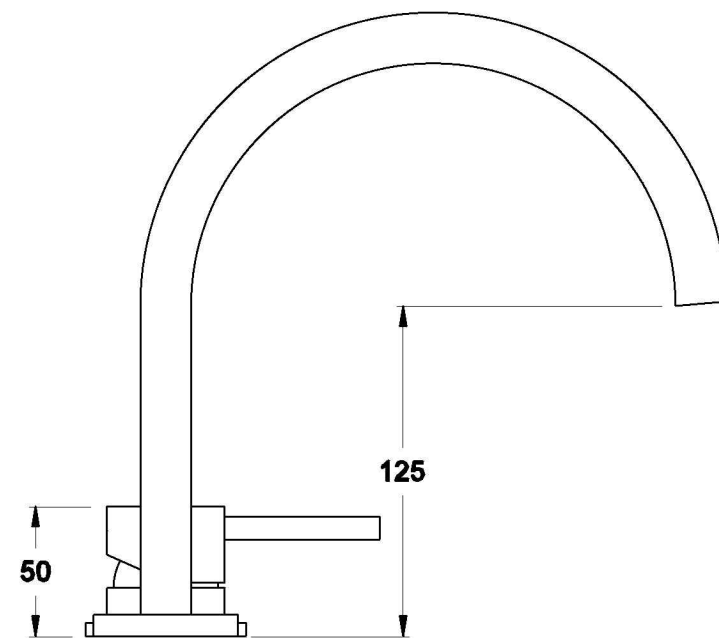

CITY STIK KITCHEN SET WITH MIXER

1.9907.96.0.XX

PRODUCT DIMENSIONS:

Front view

Side view:

Top view:

Note:

Hole size for mixer: $\varnothing 41-44\text{mm}$

Hole size for spout: $\varnothing 23\text{mm}$

XX suffix indicates finish - SEE WEBSITE FOR COLOUR CODE

Dimensions subject to change without notice

All dimensions are approximate

A = approximate distance

Copyright © Brodware 2021