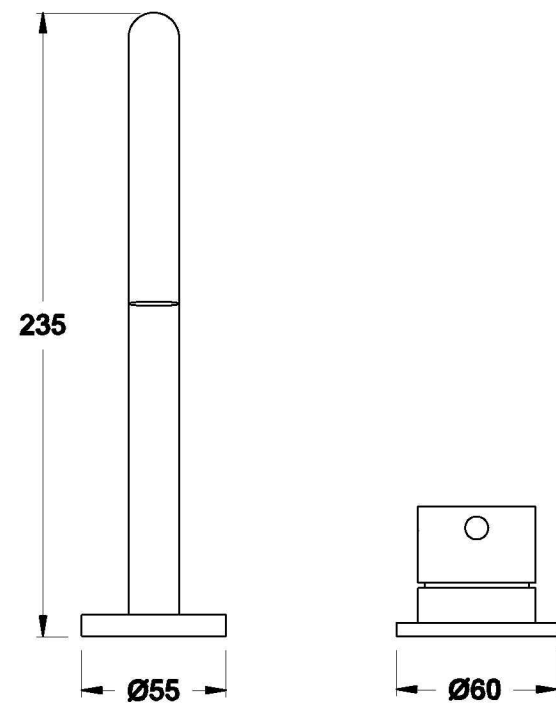

CITY STIK KITCHEN SET WITH MIXER

1.9907.96.0.XX

PRODUCT DIMENSIONS:

Front view

Side view:

Top view:

Note:

Hole size for mixer: $\varnothing 41-44\text{mm}$

Hole size for spout: $\varnothing 23\text{mm}$

XX suffix indicates finish - SEE WEBSITE FOR COLOUR CODE

Dimensions subject to change without notice

All dimensions are approximate

A = approximate distance

Copyright © Brodware 2021