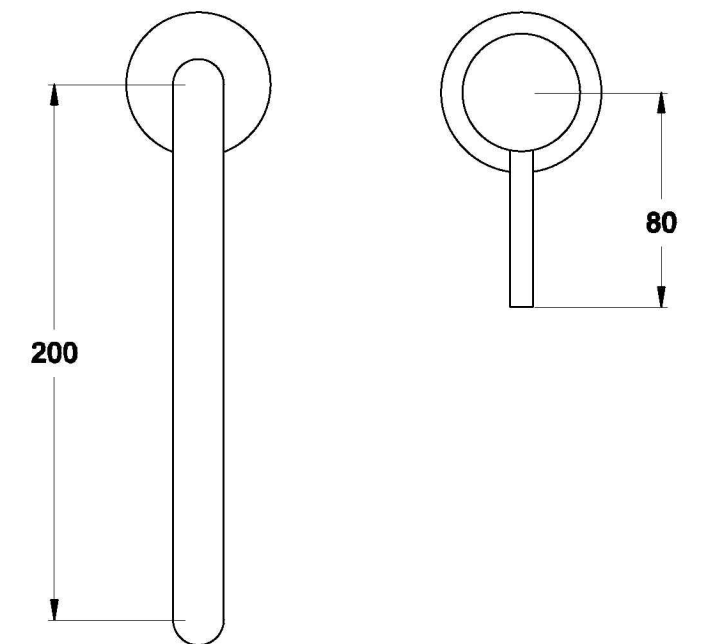

CITY STIK KITCHEN SET WITH MIXER

1.9907.96.0.XX

PRODUCT DIMENSIONS:

Front view

Side view:

Top view:

Note:

Hole size for mixer: $\varnothing 41-44\text{mm}$

Hole size for spout: $\varnothing 23\text{mm}$

XX suffix indicates finish - SEE WEBSITE FOR COLOUR CODE

Dimensions subject to change without notice

All dimensions are approximate

A = approximate distance

Copyright © Brodware 2021