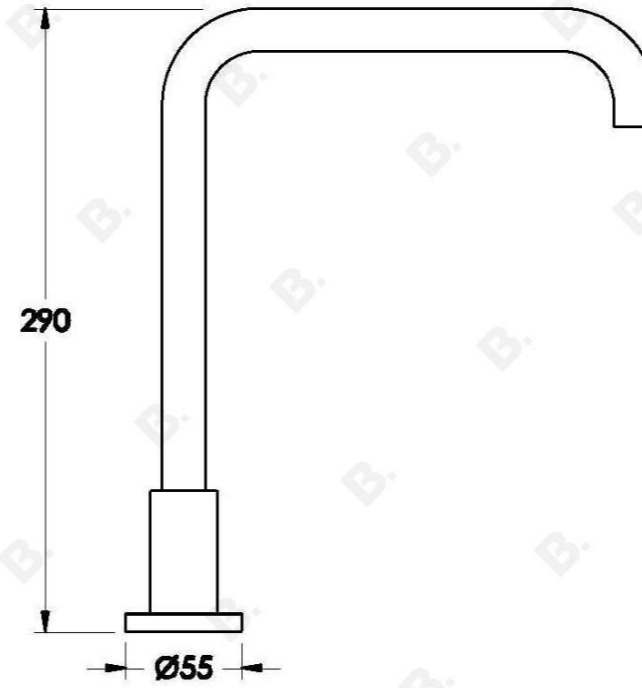

CITY STIK BATH SPOUT

1.9907.81.0.XX

PRODUCT DIMENSIONS:

Front view:

Side view:

Top view: