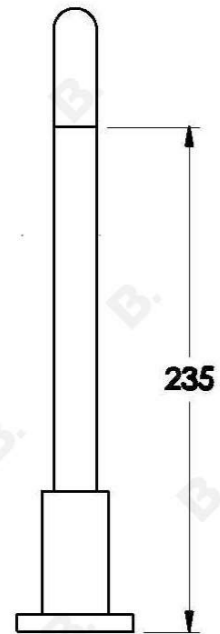

CITY STIK BATH SPOUT

1.9907.81.0.XX

PRODUCT DIMENSIONS:

Front view:

Side view:

Top view: