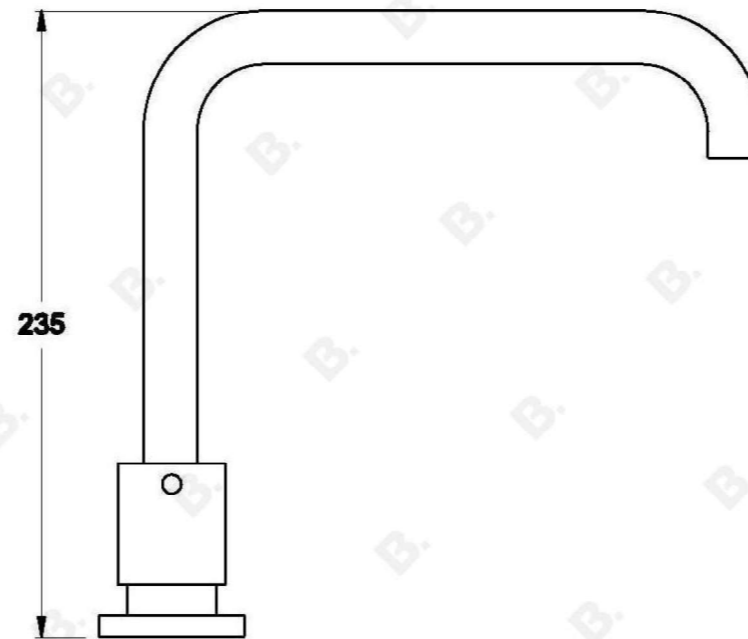

CITY STIK BATH SET

1.9907.80.3.XX

PRODUCT DIMENSIONS:

Front view:

Side view:

Top view: