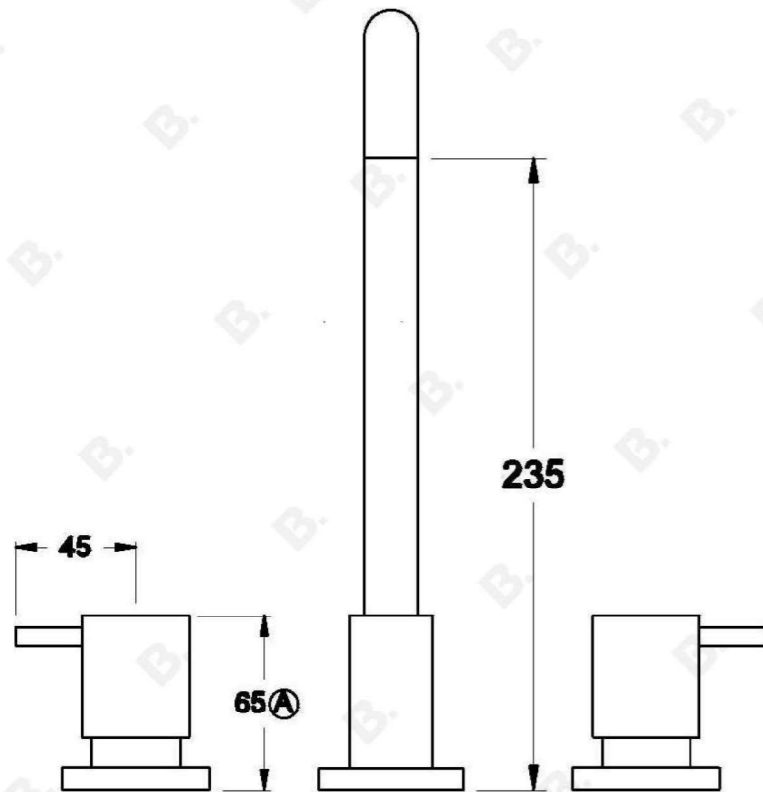

CITY STIK BATH SET

1.9907.80.3.XX

PRODUCT DIMENSIONS:

Front view:

Side view:

Top view: