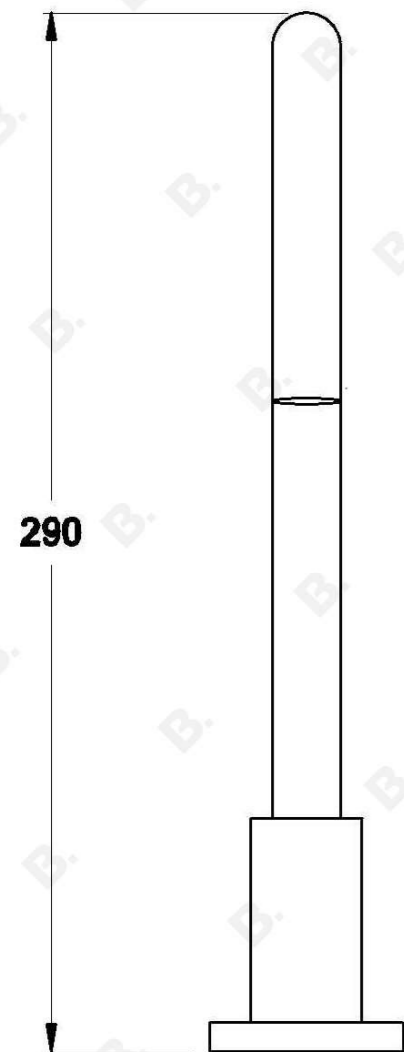

## CITY STIK BATH SPOUT

1.9907.30.0.XX

### PRODUCT DIMENSIONS:

Front view:

Side view:

Top view: