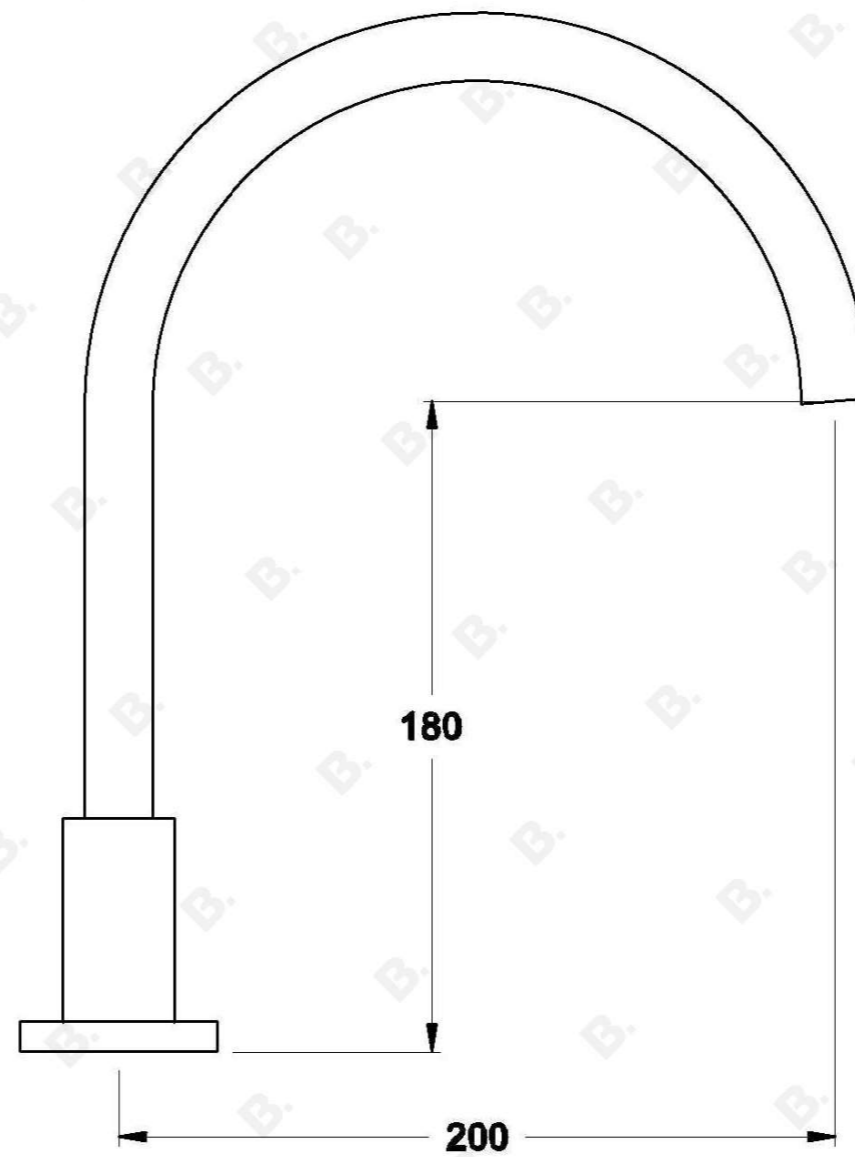

## CITY STIK BATH SPOUT

1.9907.30.0.XX

### PRODUCT DIMENSIONS:

Front view:

Side view:

Top view: