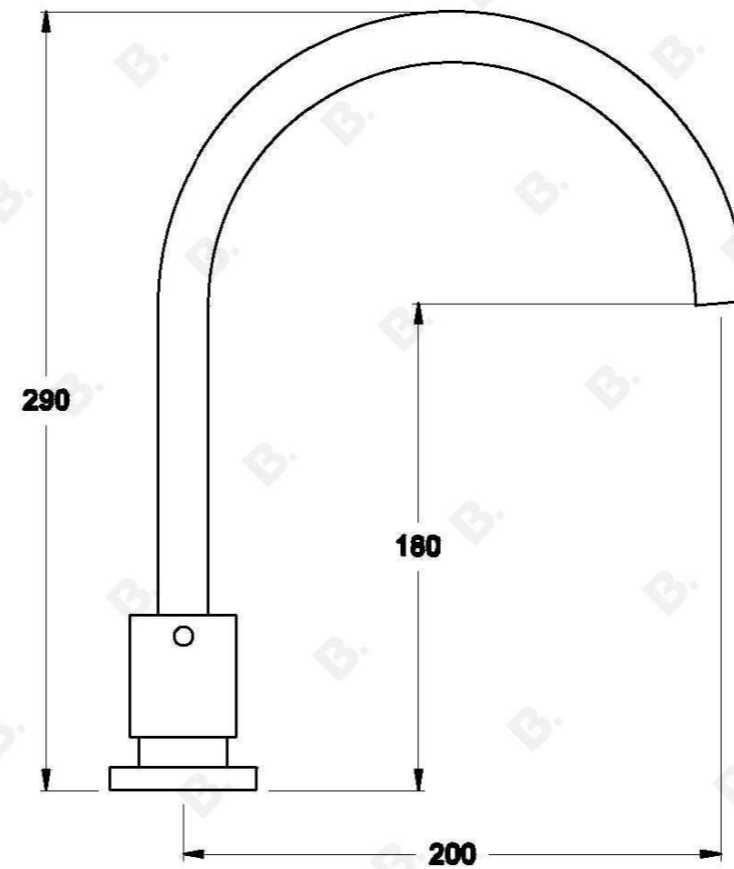

## CITY STIK BATH SET

1.9907.00.3.XX

### PRODUCT DIMENSIONS:

Front view:

Side view:

Top view: