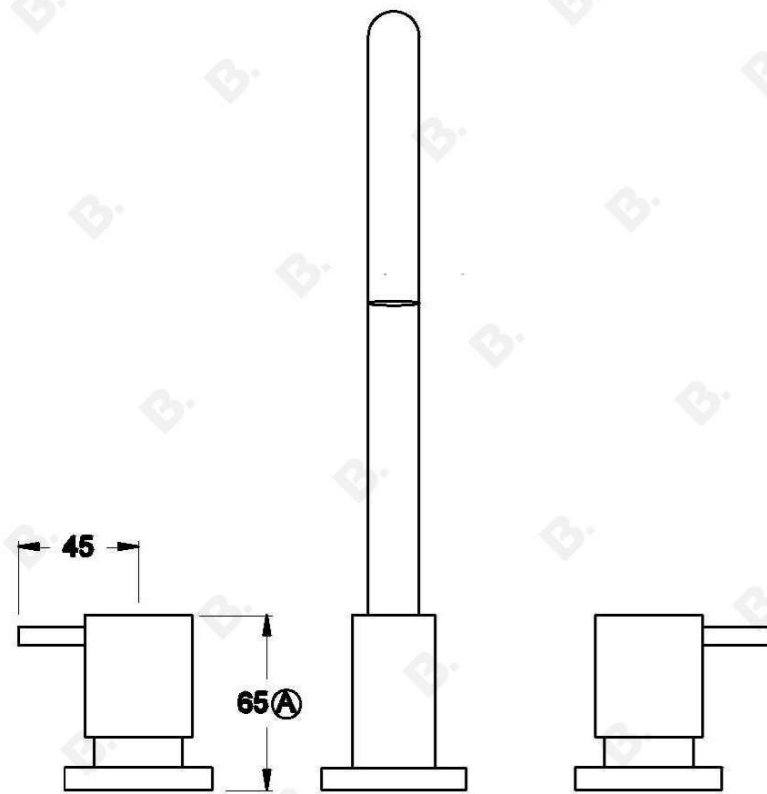

## CITY STIK BATH SET

1.9907.00.3.XX

### PRODUCT DIMENSIONS:

Front view:

Side view:

Top view: