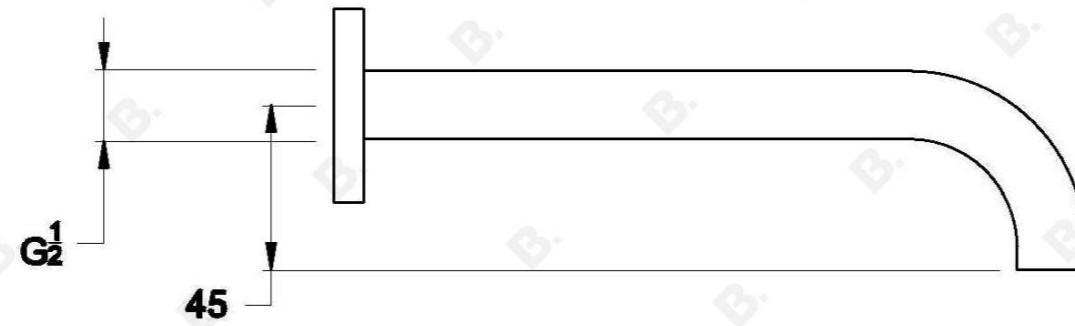

CITY STIK WALL SPOUT

1.9906.30.0.XX

1.9906.40.0.XX - Flow controlled variant

PRODUCT DIMENSIONS:

Front view:

Side view:

Top view: