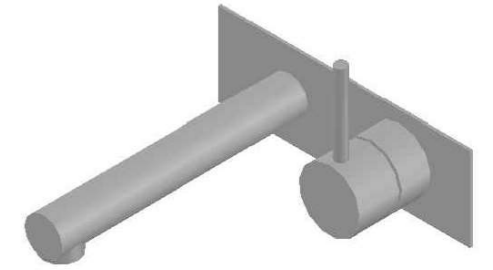

## CITY STIK WALL MIXER SET

1.9906.15.0.XX

1.9906.25.0.XX - Flow controlled variant

### PRODUCT DIMENSIONS:

Front view:

Side view:

Top view: