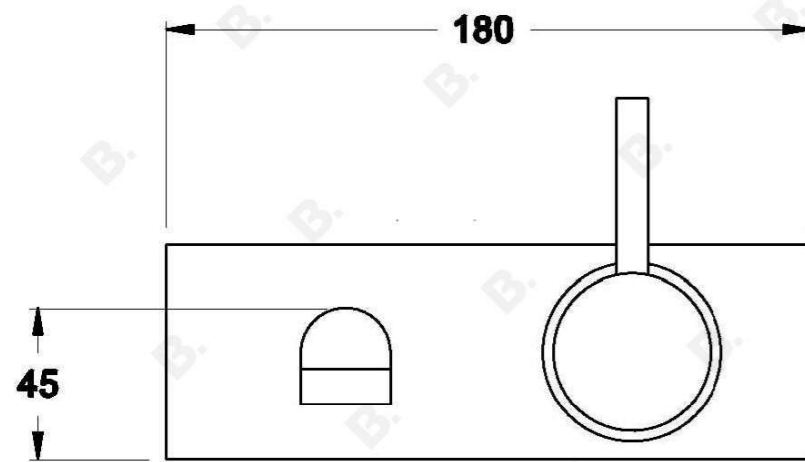

## CITY STIK WALL MIXER SET

1.9906.15.0.XX

1.9906.25.0.XX - Flow controlled variant

### PRODUCT DIMENSIONS:

Front view:

Side view:

Top view: