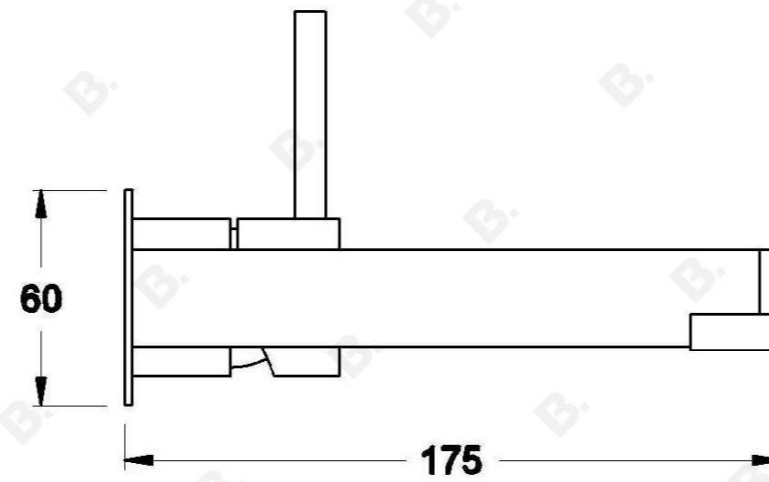

## CITY STIK WALL MIXER SET

1.9906.15.0.XX

1.9906.25.0.XX - Flow controlled variant

### PRODUCT DIMENSIONS:

Front view:

Side view:

Top view: