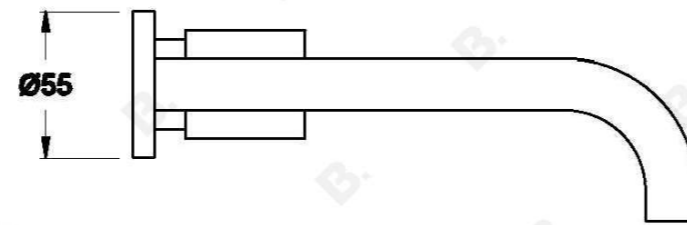

CITY STIK WALL SET

1.9906.08.3.XX

1.9906.58.3.XX - Flow controlled variant

PRODUCT DIMENSIONS:

Front view:

Side view:

Top view: