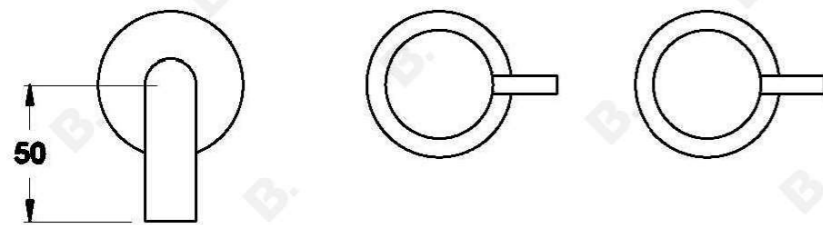

CITY STIK WALL SET

1.9906.08.3.XX

1.9906.58.3.XX - Flow controlled variant

PRODUCT DIMENSIONS:

Front view:

Side view:

Top view: