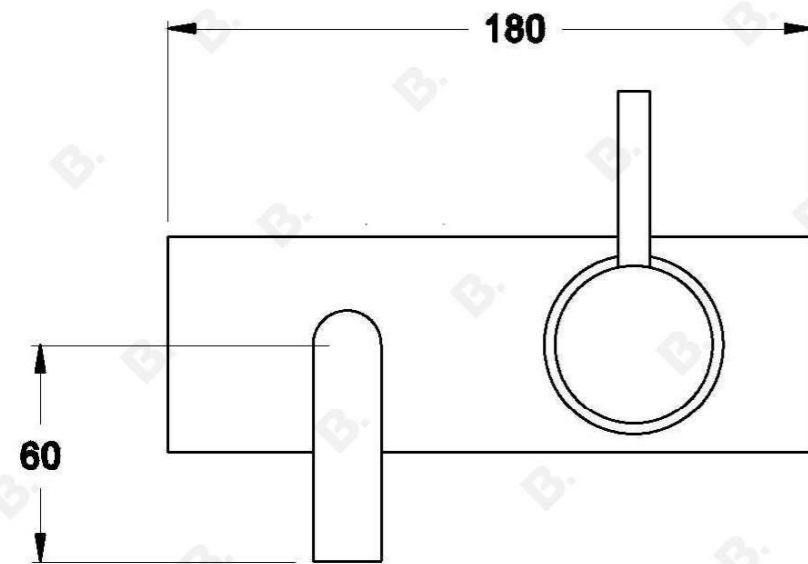

## CITY STIK WALL MIXER SET

1.9906.05.0.XX

1.9906.55.0.XX - Flow controlled variant

### PRODUCT DIMENSIONS:

Front view:

Side view:

Top view: