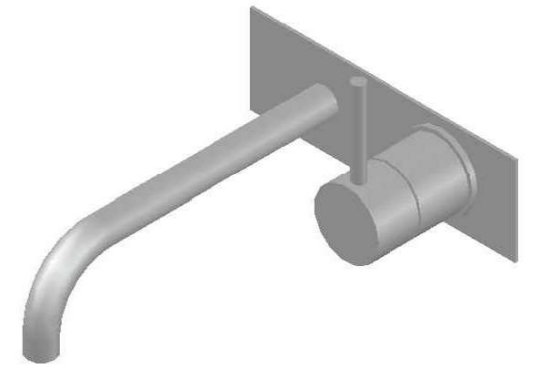

## CITY STIK WALL MIXER SET

1.9906.05.0.XX

1.9906.55.0.XX - Flow controlled variant

### PRODUCT DIMENSIONS:

Front view:

Side view:

Top view: