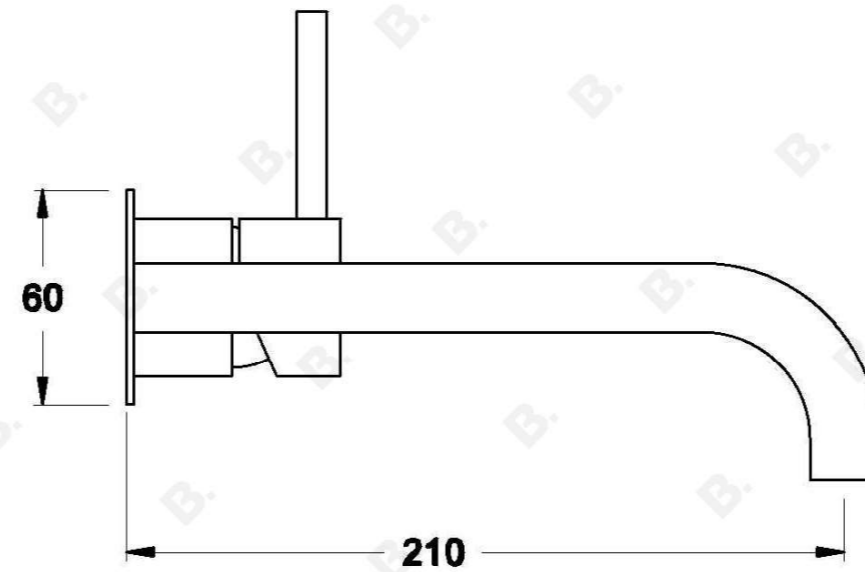

## CITY STIK WALL MIXER SET

1.9906.05.0.XX

1.9906.55.0.XX - Flow controlled variant

### PRODUCT DIMENSIONS:

Front view:

Side view:

Top view: