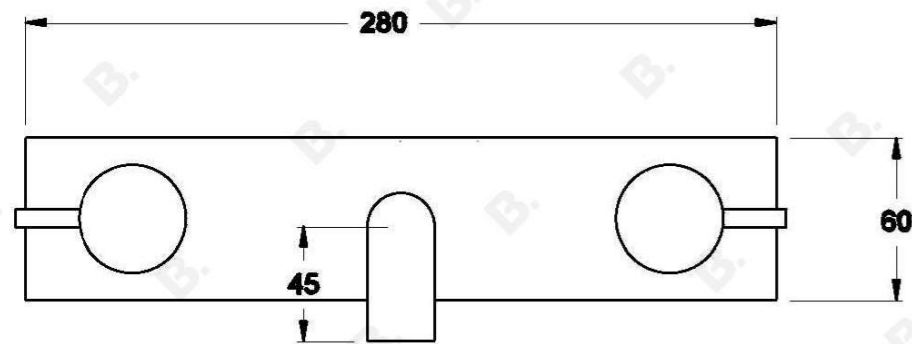

## CITY STIK WALL SET

1.9906.03.3.XX

1.9906.53.3.XX - Flow controlled variant

### PRODUCT DIMENSIONS:

Front view:

Side view:

Top view: