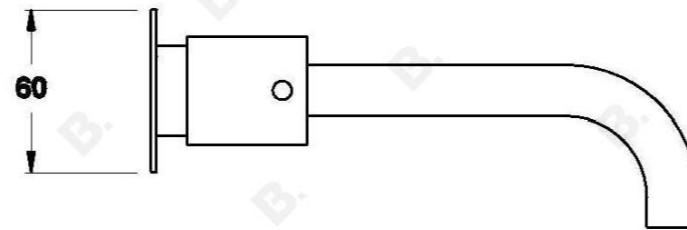

## CITY STIK WALL SET

1.9906.03.3.XX

1.9906.53.3.XX - Flow controlled variant

### PRODUCT DIMENSIONS:

Front view:

Side view:

Top view: