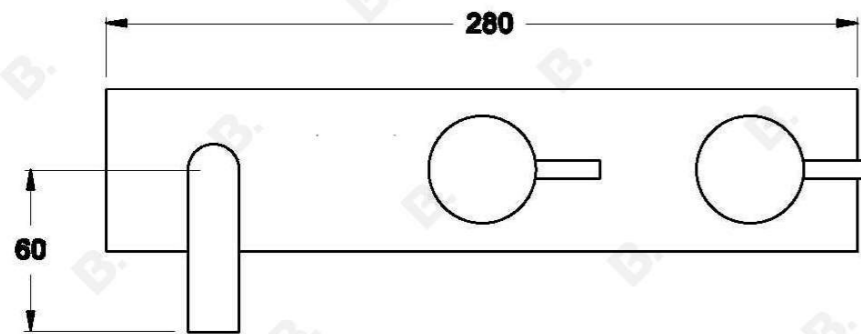

CITY STIK WALL SET

1.9906.02.3.XX

1.9906.52.3.XX - Flow controlled variant

PRODUCT DIMENSIONS:

Front view:

Side view:

Top view: