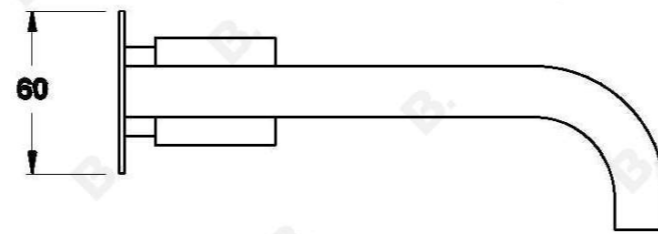

CITY STIK WALL SET

1.9906.02.3.XX

1.9906.52.3.XX - Flow controlled variant

PRODUCT DIMENSIONS:

Front view:

Side view:

Top view: