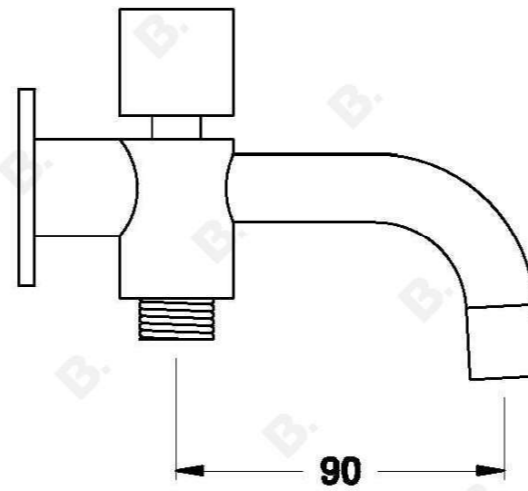

CITY STIK DIVERTER SPOUT

1.9905.77.0.XX

PRODUCT DIMENSIONS:

Front view:

Side view:

Top view: