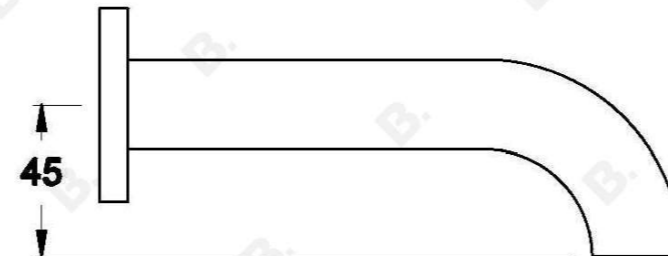

## CITY STIK WALL SPOUT

1.9905.30.0.XX

1.9905.40.0.XX - Flow controlled variant

### PRODUCT DIMENSIONS:

Front view:

Side view:

Top view: