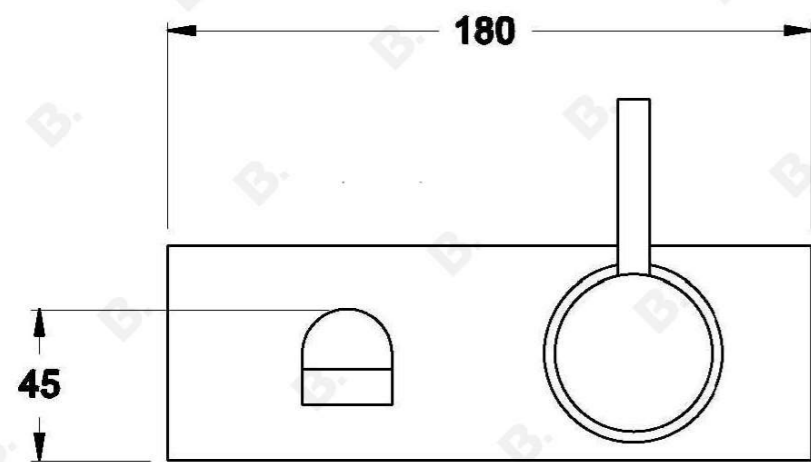

CITY STIK WALL MIXER SET

1.9905.15.0.XX

1.9905.25.0.XX - Flow controlled variant

PRODUCT DIMENSIONS:

Front view:

Side view:

Top view: