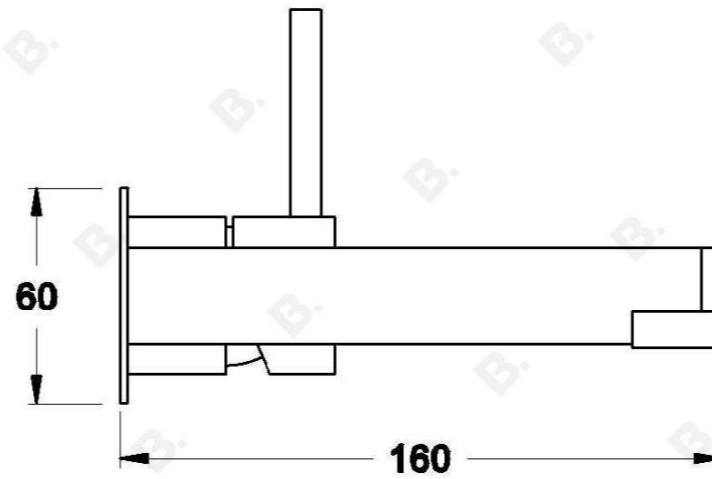

CITY STIK WALL MIXER SET

1.9905.15.0.XX

1.9905.25.0.XX - Flow controlled variant

PRODUCT DIMENSIONS:

Front view:

Side view:

Top view: