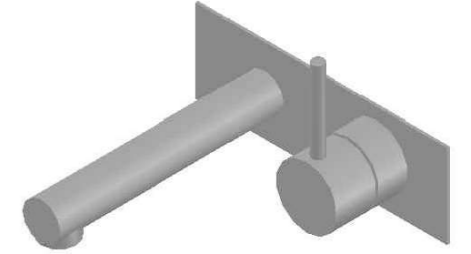

CITY STIK WALL MIXER SET

1.9905.15.0.XX

1.9905.25.0.XX - Flow controlled variant

PRODUCT DIMENSIONS:

Front view:

Side view:

Top view: