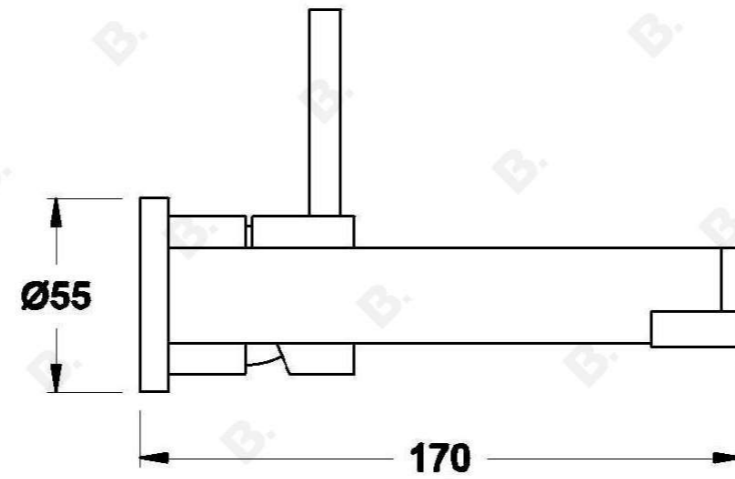

CITY STIK WALL MIXER SET

1.9905.14.0.XX

1.9905.24.0.XX - Flow controlled variant

PRODUCT DIMENSIONS:

Front view:

Side view:

Top view: