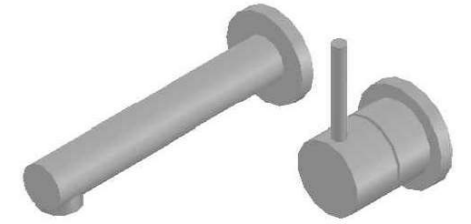

CITY STIK WALL MIXER SET

1.9905.14.0.XX

1.9905.24.0.XX - Flow controlled variant

PRODUCT DIMENSIONS:

Front view:

Side view:

Top view: