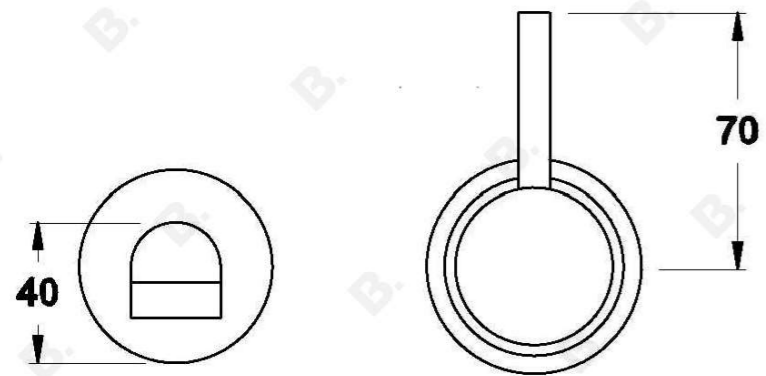

CITY STIK WALL MIXER SET

1.9905.14.0.XX

1.9905.24.0.XX - Flow controlled variant

PRODUCT DIMENSIONS:

Front view:

Side view:

Top view: