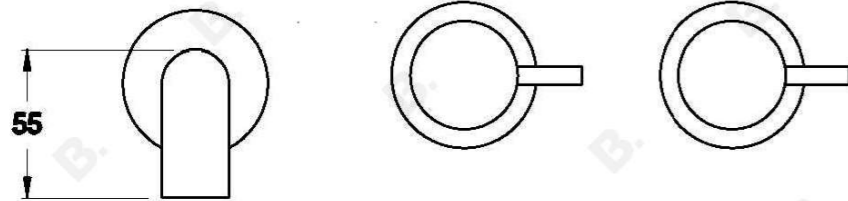

CITY STIK WALL SET

1.9905.08.3.XX

1.9905.58.3.XX - Flow controlled variant

PRODUCT DIMENSIONS:

Front view:

Side view:

Top view: