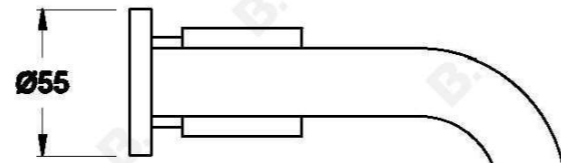

CITY STIK WALL SET

1.9905.08.3.XX

1.9905.58.3.XX - Flow controlled variant

PRODUCT DIMENSIONS:

Front view:

Side view:

Top view: