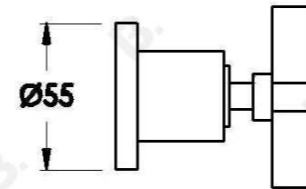

CITY QUE WALL TAPS WITH CROSS HANDLES

1.9849.00.2.XX

PRODUCT DIMENSIONS:

Front view:

Side view:

Top view: