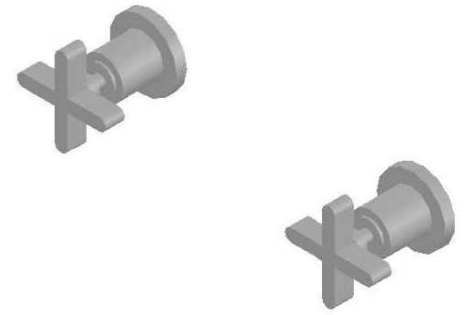

CITY QUE WALL TAPS WITH CROSS HANDLES

1.9849.00.2.XX

PRODUCT DIMENSIONS:

Front view:

Side view:

Top view: