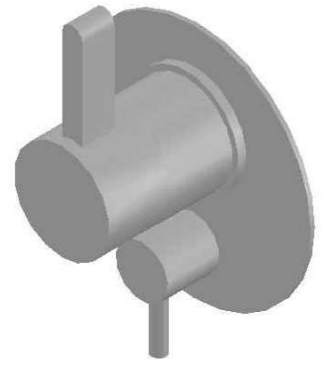

## CITY QUE MIXER DIVERTER

1.9848.05.0.XX

### PRODUCT DIMENSIONS:

Front view:

Side view:

Top view: