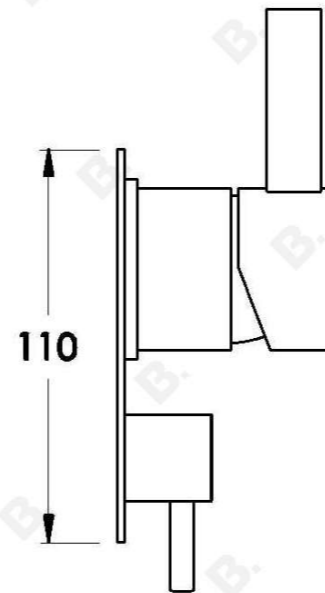

## CITY QUE MIXER DIVERTER

1.9848.05.0.XX

### PRODUCT DIMENSIONS:

Front view:

Side view:

Top view: