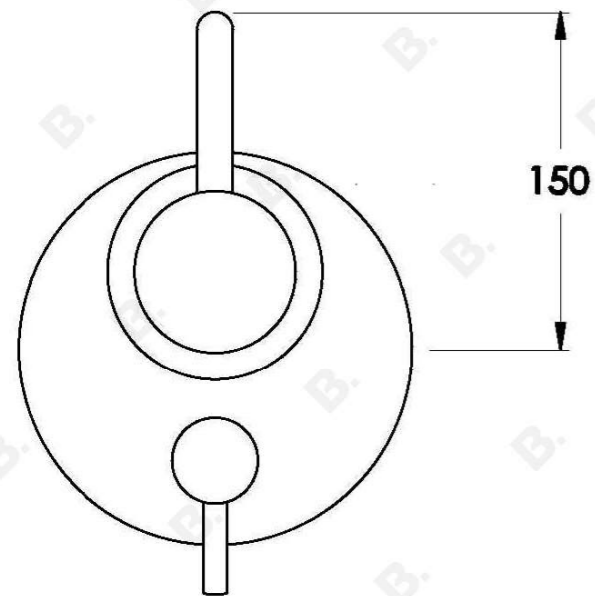

## CITY QUE MIXER DIVERTER

1.9848.05.0.XX

### PRODUCT DIMENSIONS:

Front view:

Side view:

Top view: