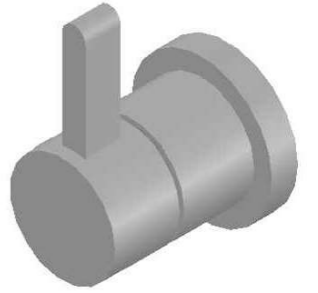

## CITY QUE WALL MIXER

1.9848.00.0.XX

### PRODUCT DIMENSIONS:

Front view:

Side view:

Top view: