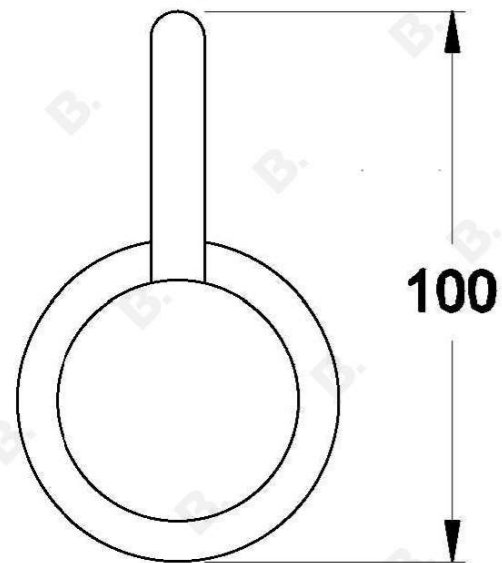

## CITY QUE WALL MIXER

1.9848.00.0.XX

### PRODUCT DIMENSIONS:

Front view:

Side view:

Top view: