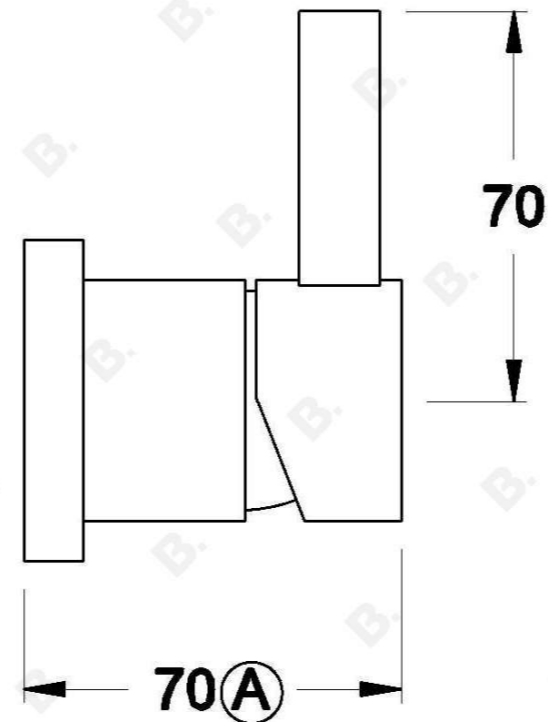

## CITY QUE WALL MIXER

1.9848.00.0.XX

### PRODUCT DIMENSIONS:

Front view:

Side view:

Top view: