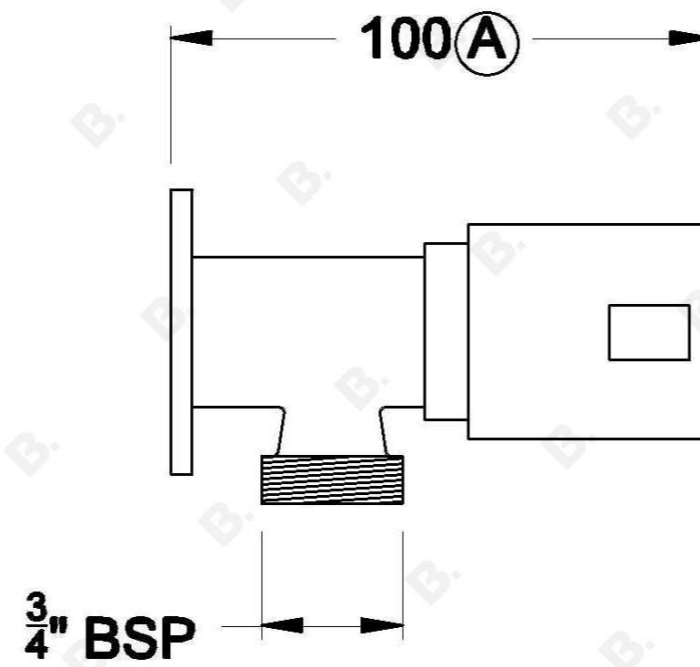

CITY QUE CISTERN TAP WITH LEVER HANDLE

1.9845.00.3.XX

PRODUCT DIMENSIONS:

Front view:

Side view:

Top view: