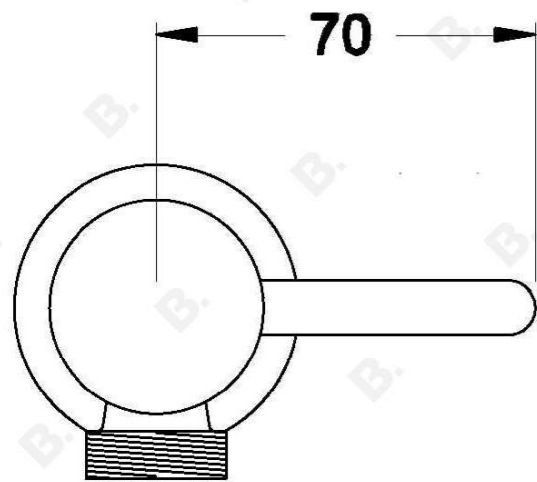

CITY QUE CISTERN TAP WITH LEVER HANDLE

1.9845.00.3.XX

PRODUCT DIMENSIONS:

Front view:

Side view:

Top view: