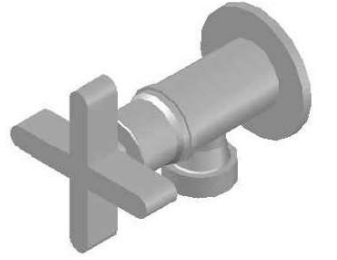

CITY QUE CISTERN TAP WITH CROSS HANDLE

1.9845.00.2.XX

PRODUCT DIMENSIONS:

Front view:

Side view:

Top view: