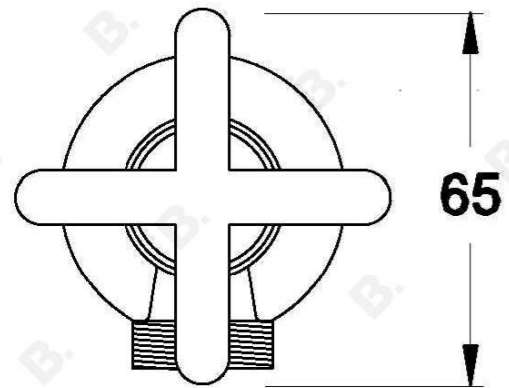

CITY QUE CISTERN TAP WITH CROSS HANDLE

1.9845.00.2.XX

PRODUCT DIMENSIONS:

Front view:

Side view:

Top view: