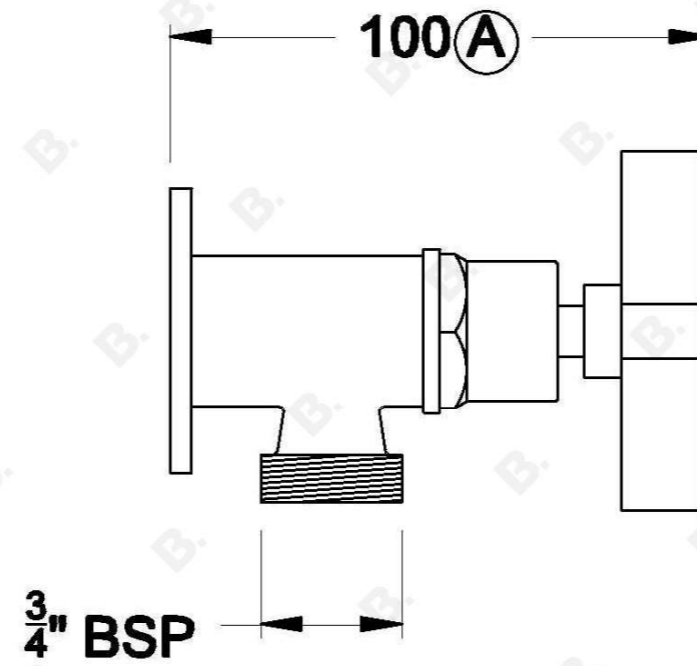

CITY QUE CISTERN TAP WITH CROSS HANDLE

1.9845.00.2.XX

PRODUCT DIMENSIONS:

Front view:

Side view:

Top view: