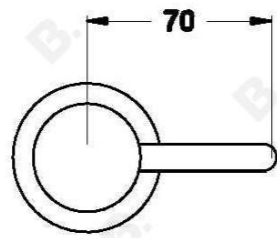

CITY QUE WASHING MACHINE TAPS WITH LEVER HANDLES

1.9844.00.3.XX

PRODUCT DIMENSIONS:

Front view:

Side view:

Top view: