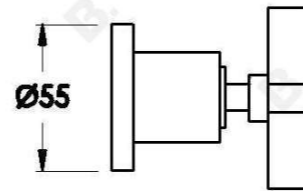

CITY QUE WASHING MACHINE TAPS WITH CROSS HANDLES

1.9844.00.2.XX

PRODUCT DIMENSIONS:

Front view:

Side view:

Top view: