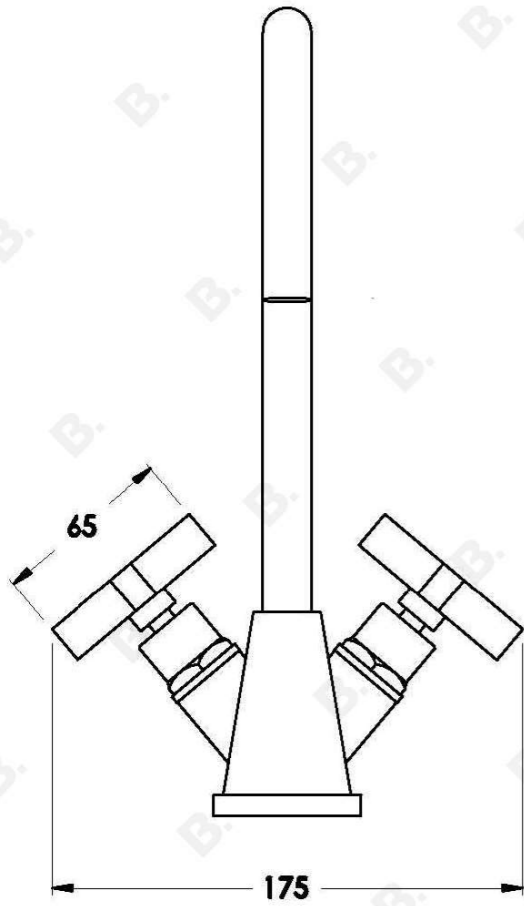

CITY QUE KITCHEN MIXER WITH CROSS HANDLES

1.9830.00.2.XX

PRODUCT DIMENSIONS:

Front view:

Side view:

Top view: