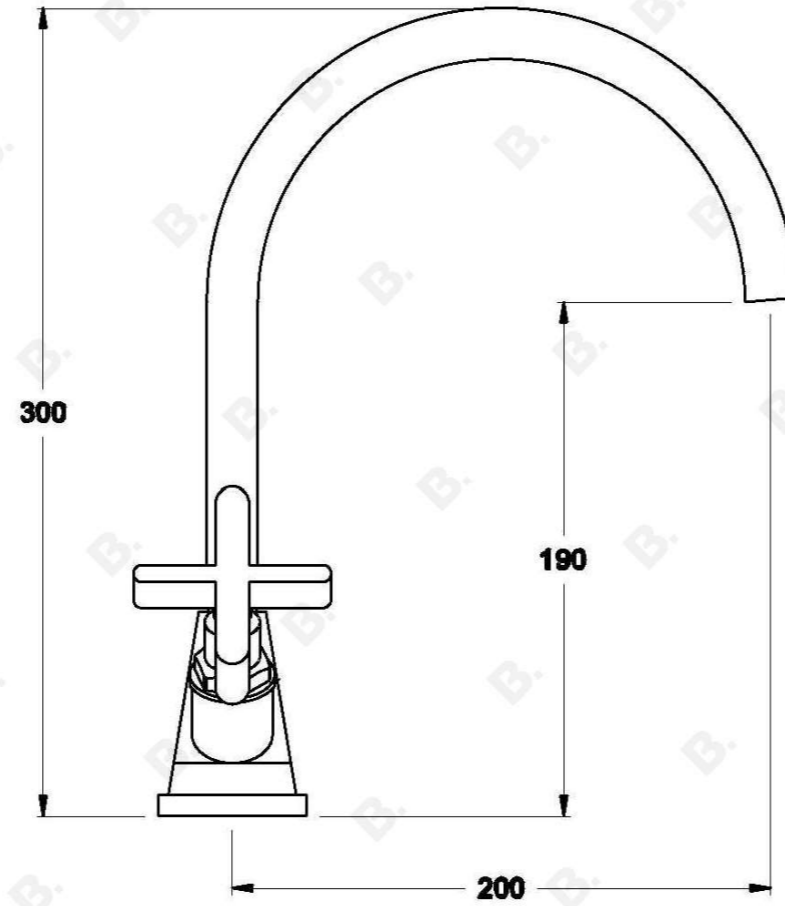

CITY QUE KITCHEN MIXER WITH CROSS HANDLES

1.9830.00.2.XX

PRODUCT DIMENSIONS:

Front view:

Side view:

Top view: