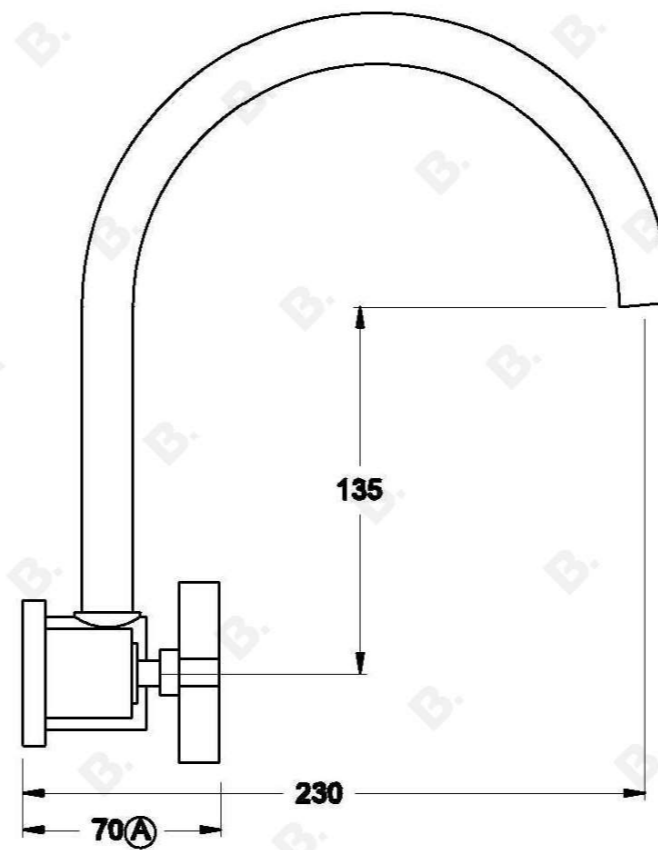

CITY QUE WALL SET WITH CROSS HANDLES

1.9828.00.2.XX

1.9828.50.2.XX - Flow controlled variant

PRODUCT DIMENSIONS:

Front view:

Side view:

Top view: