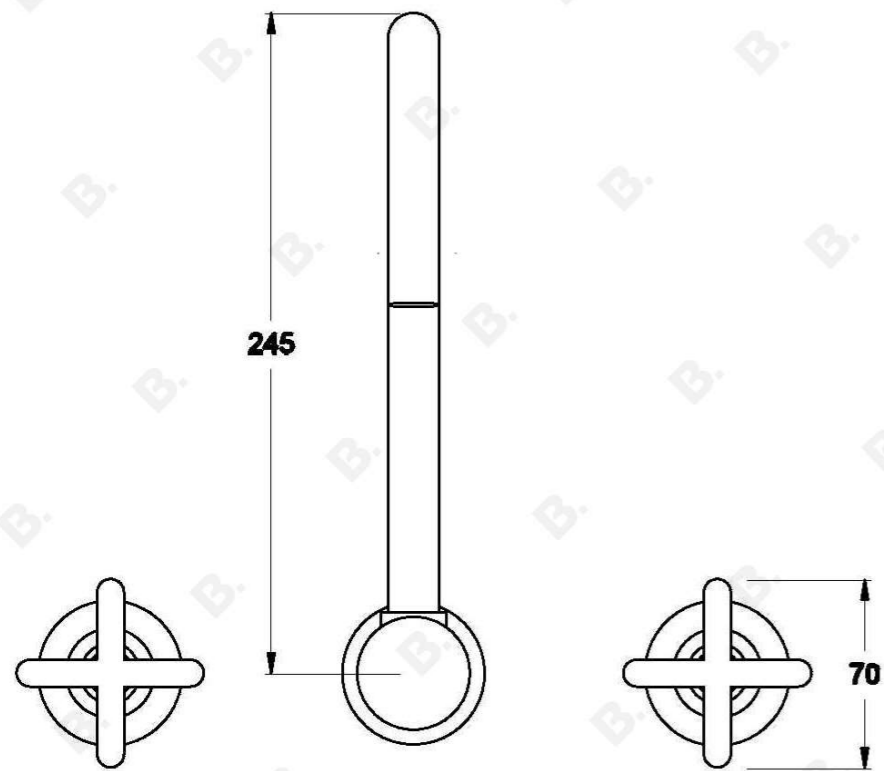

CITY QUE WALL SET WITH CROSS HANDLES

1.9828.00.2.XX

1.9828.50.2.XX - Flow controlled variant

PRODUCT DIMENSIONS:

Front view:

Side view:

Top view: