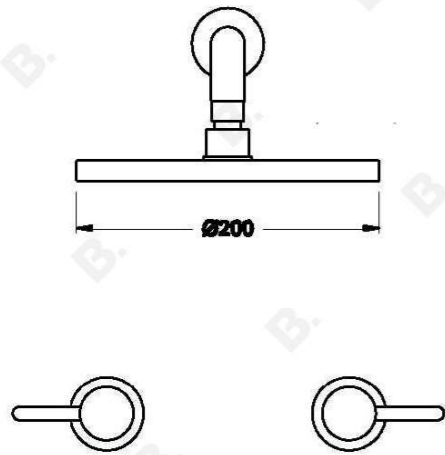

CITY QUE SHOWER SET WITH LEVER HANDLES

1.9811.00.3.XX

PRODUCT DIMENSIONS:

Front view:

Side view:

Top view: