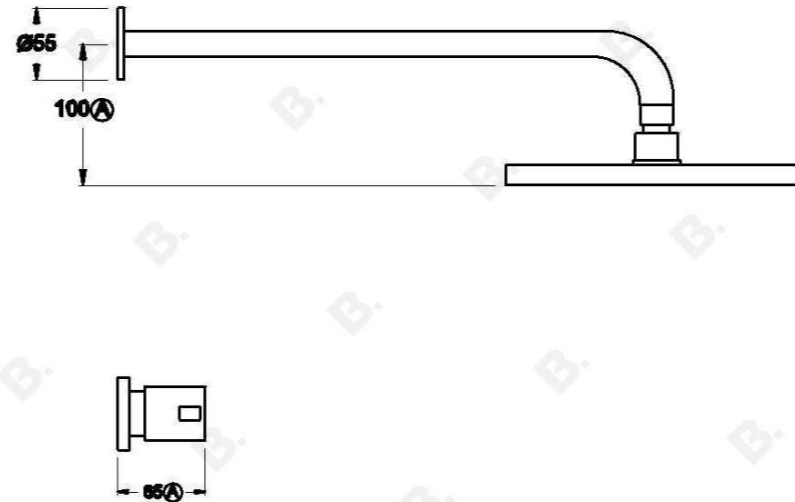

CITY QUE SHOWER SET WITH LEVER HANDLES

1.9811.00.3.XX

PRODUCT DIMENSIONS:

Front view:

Side view:

Top view: