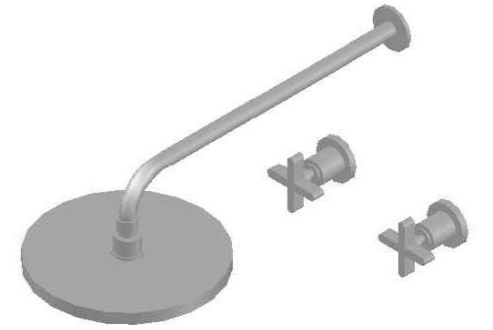

CITY QUE SHOWER SET WITH CROSS HANDLES

1.9811.00.2.XX

PRODUCT DIMENSIONS:

Front view:

Side view:

Top view: