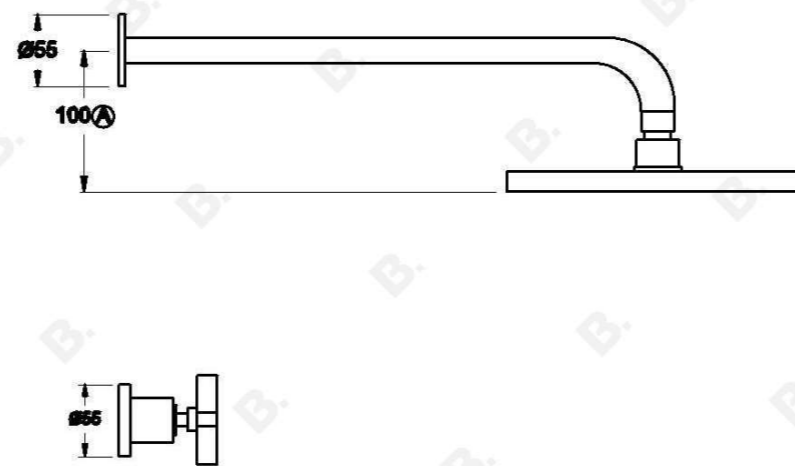

CITY QUE SHOWER SET WITH CROSS HANDLES

1.9811.00.2.XX

PRODUCT DIMENSIONS:

Front view:

Side view:

Top view: