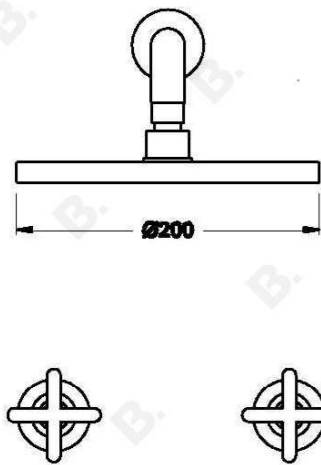

CITY QUE SHOWER SET WITH CROSS HANDLES

1.9811.00.2.XX

PRODUCT DIMENSIONS:

Front view:

Side view:

Top view: