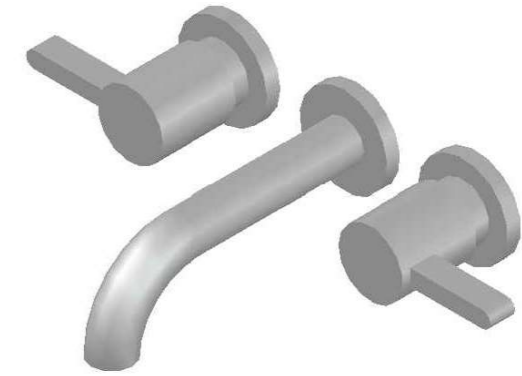

## CITY QUE WALL SET WITH LEVER HANDLES

1.9805.00.3.XX

1.9805.50.3.XX - Flow controlled variant

### PRODUCT DIMENSIONS:

Front view:

Side view:

Top view: