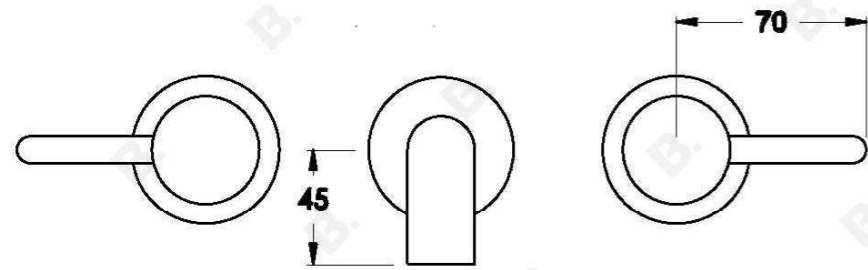

## CITY QUE WALL SET WITH LEVER HANDLES

1.9805.00.3.XX

1.9805.50.3.XX - Flow controlled variant

### PRODUCT DIMENSIONS:

Front view:

Side view:

Top view: