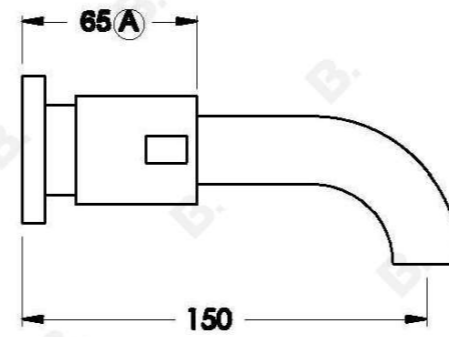

## CITY QUE WALL SET WITH LEVER HANDLES

1.9805.00.3.XX

1.9805.50.3.XX - Flow controlled variant

### PRODUCT DIMENSIONS:

Front view:

Side view:

Top view: