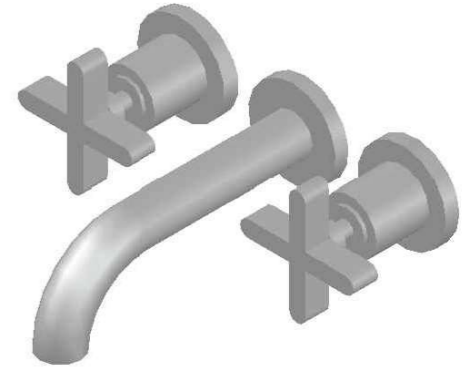

CITY QUE WALL SET WITH CROSS HANDLES

1.9805.00.2.XX

1.9805.50.2.XX - Flow controlled variant

PRODUCT DIMENSIONS:

Front view:

Side view:

Top view: