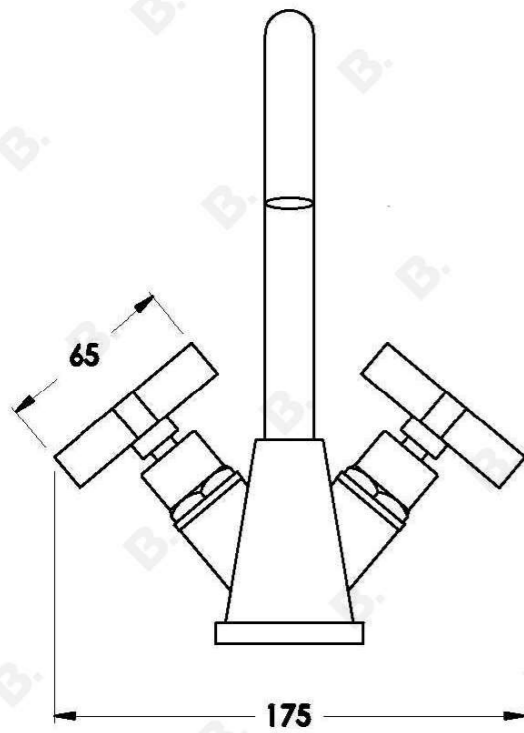

CITY QUE BASIN MIXER WITH CROSS HANDLES

1.9804.00.0.XX

PRODUCT DIMENSIONS:

Front view:

Side view:

Top view: