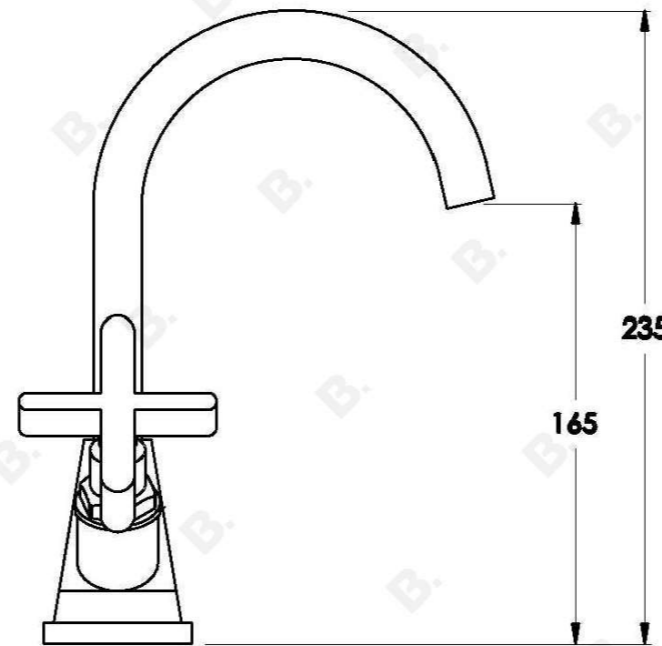

CITY QUE BASIN MIXER WITH CROSS HANDLES

1.9804.00.0.XX

PRODUCT DIMENSIONS:

Front view:

Side view:

Top view: