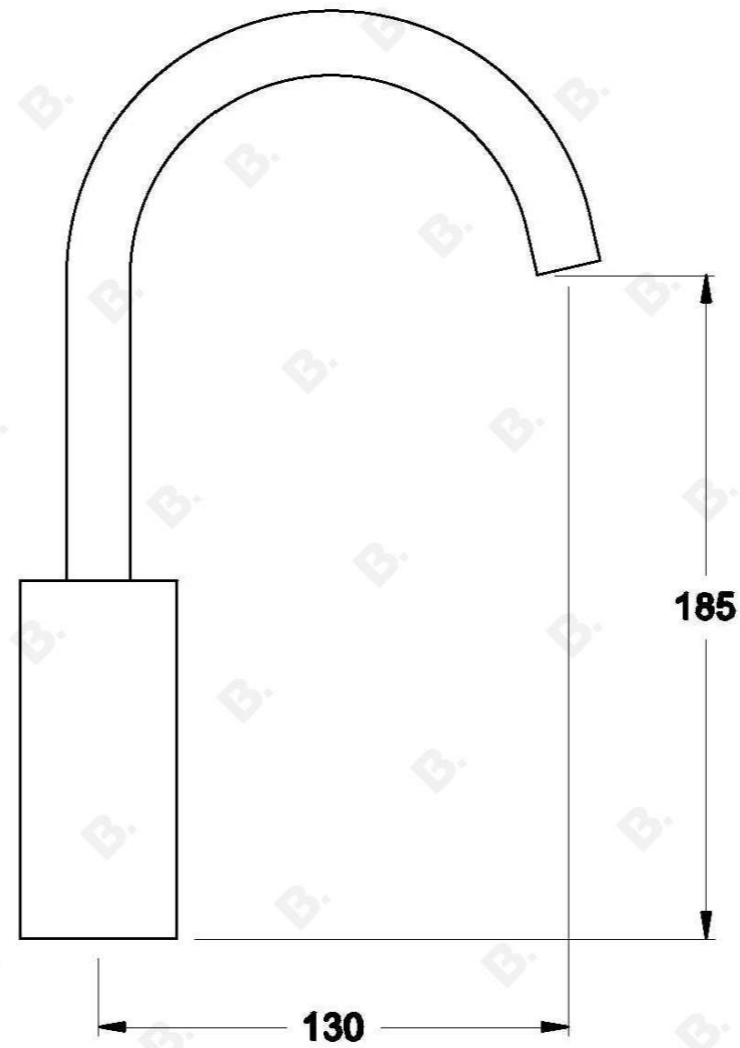

CITY QUE BASIN MIXER

1.9803.00.0.XX

PRODUCT DIMENSIONS:

Front view:

Side view:

Top view: