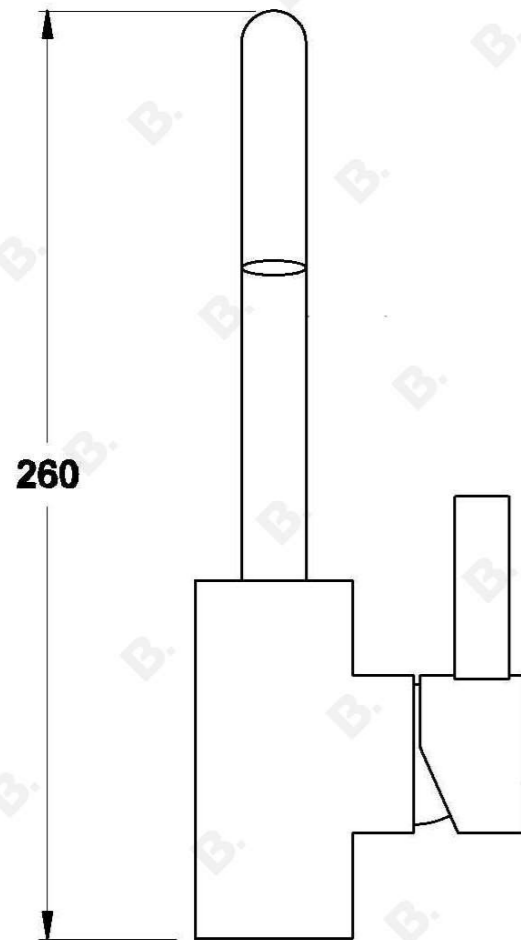

CITY QUE BASIN MIXER

1.9803.00.0.XX

PRODUCT DIMENSIONS:

Front view:

Side view:

Top view: