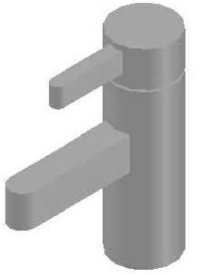

## CITY QUE BASIN MIXER

1.9802.00.0.XX

### PRODUCT DIMENSIONS:

Front view:

Side view:

Top view: