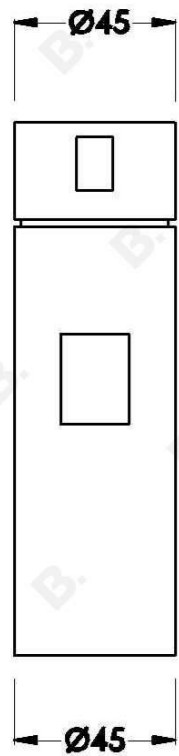

## CITY QUE BASIN MIXER

1.9802.00.0.XX

### PRODUCT DIMENSIONS:

Front view:

Side view:

Top view: