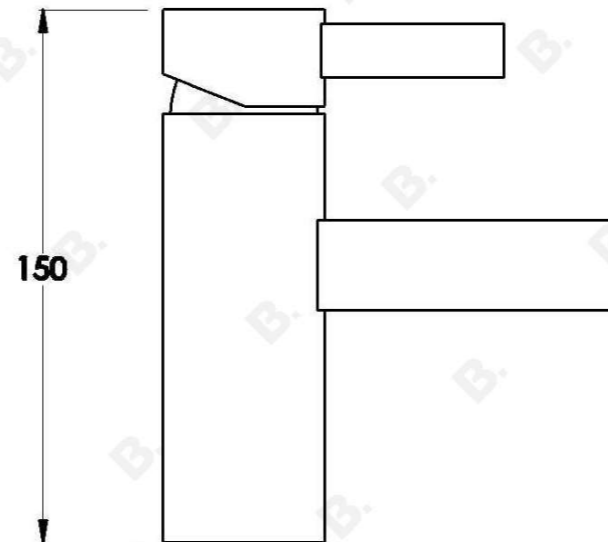

## CITY QUE BASIN MIXER

1.9802.00.0.XX

### PRODUCT DIMENSIONS:

Front view:

Side view:

Top view: