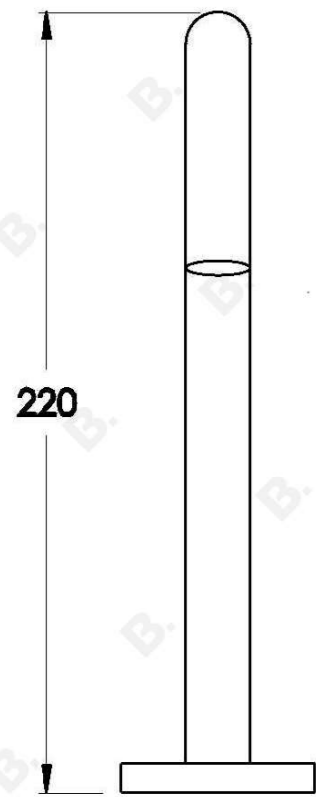

## CITY QUE BASIN MIXER SET

1.9800.06.0.XX

### PRODUCT DIMENSIONS:

Front view:

Side view:

Top view: