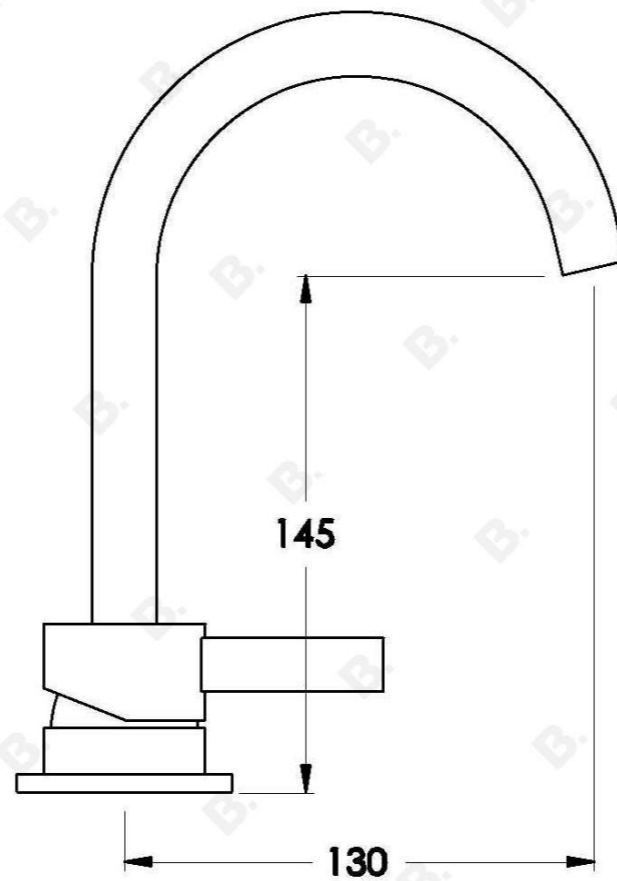

## CITY QUE BASIN MIXER SET

1.9800.06.0.XX

### PRODUCT DIMENSIONS:

Front view:

Side view:

Top view: