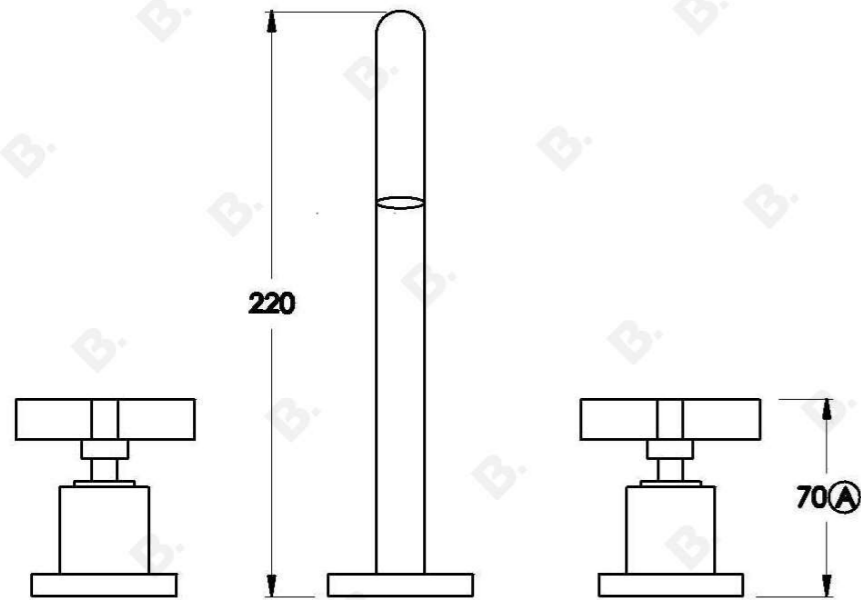

CITY QUE BASIN SET WITH CROSS HANDLES

1.9800.00.2.XX

PRODUCT DIMENSIONS:

Front view:

Side view:

Top view: