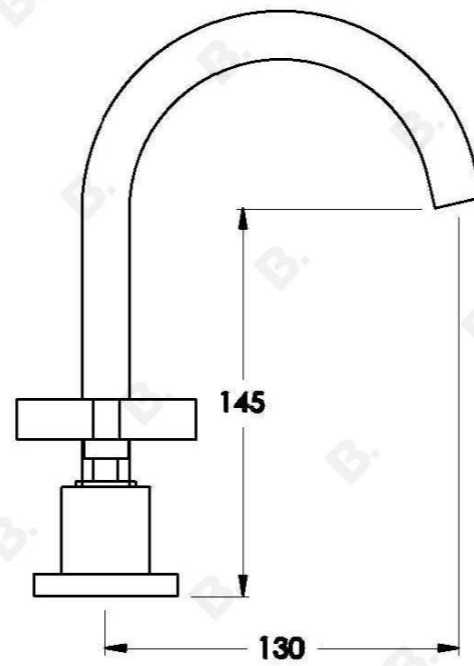

CITY QUE BASIN SET WITH CROSS HANDLES

1.9800.00.2.XX

PRODUCT DIMENSIONS:

Front view:

Side view:

Top view: