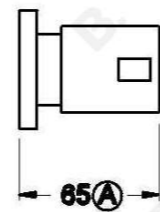

CITY QUE SHOWER SET WITH LEVER HANDLES

1.9810.00.3.XX

PRODUCT DIMENSIONS:

Front view:

Side view:

Top view: