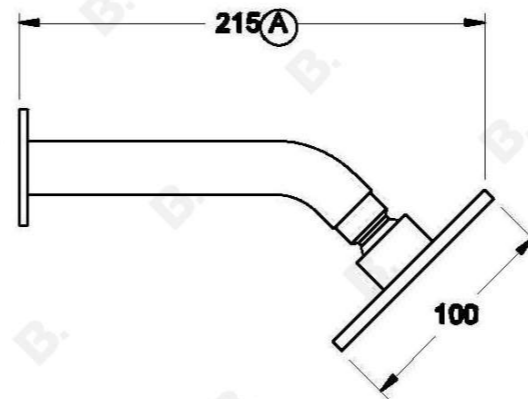

CITY QUE SHOWER SET WITH LEVER HANDLES

1.9810.00.3.XX

PRODUCT DIMENSIONS:

Front view:

Side view:

Top view: