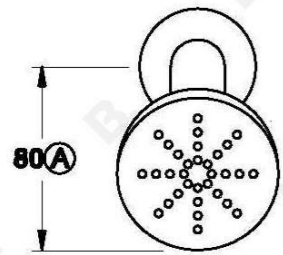

CITY QUE SHOWER SET WITH LEVER HANDLES

1.9810.00.3.XX

PRODUCT DIMENSIONS:

Front view:

Side view:

Top view: