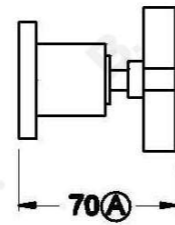

CITY QUE SHOWER SET WITH CROSS HANDLES

1.9810.00.2.XX

PRODUCT DIMENSIONS:

Front view:

Side view:

Top view: