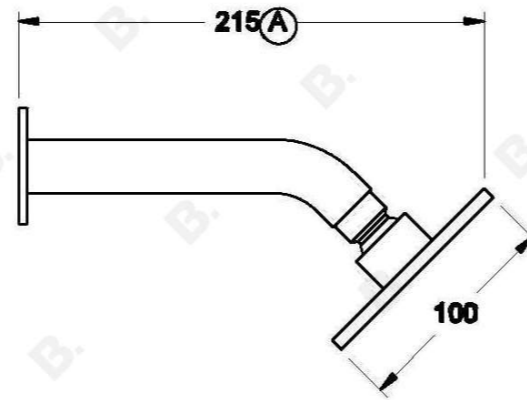

CITY QUE SHOWER SET WITH CROSS HANDLES

1.9810.00.2.XX

PRODUCT DIMENSIONS:

Front view:

Side view:

Top view: