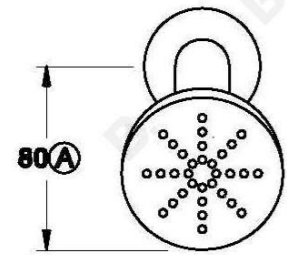

CITY QUE SHOWER SET WITH CROSS HANDLES

1.9810.00.2.XX

PRODUCT DIMENSIONS:

Front view:

Side view:

Top view: