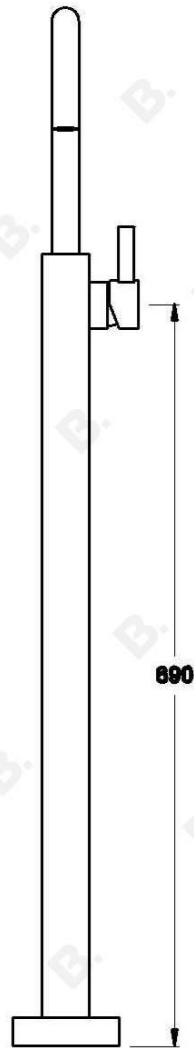

CITY QUE BATH MIXER

1.9808.05.0.XX

PRODUCT DIMENSIONS:

Front view:

Side view:

Top view: