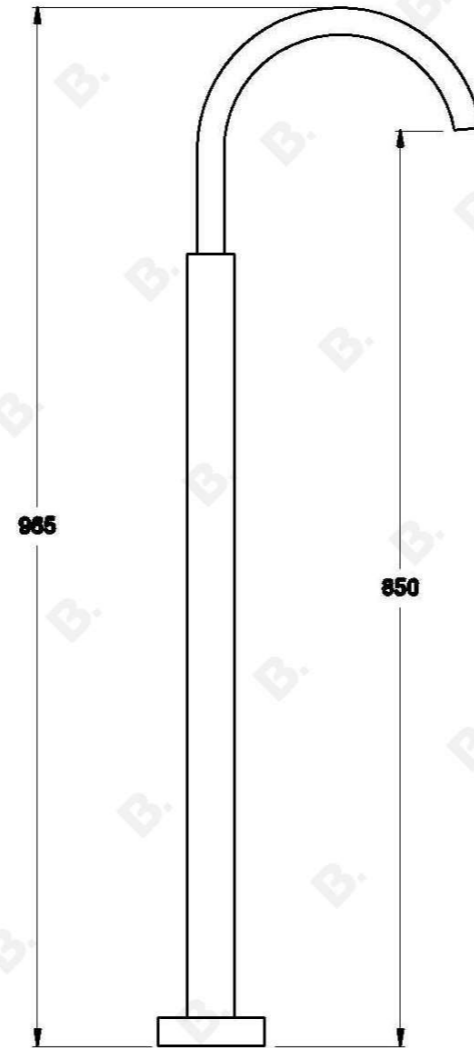

CITY QUE BATH MIXER

1.9808.05.0.XX

PRODUCT DIMENSIONS:

Front view:

Side view:

Top view: