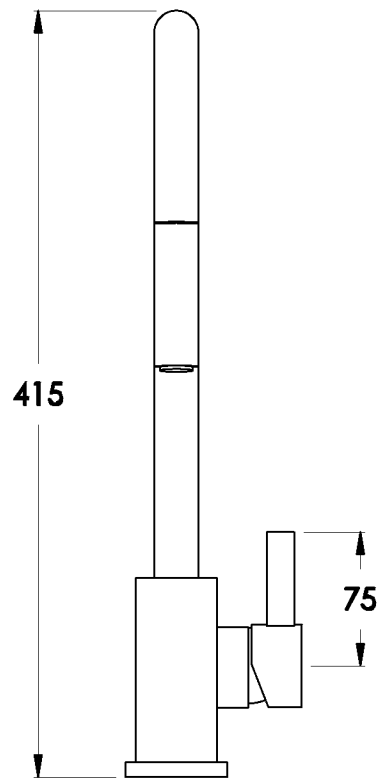

CITY QUE PULL-OUT KITCHEN MIXER

1.9808.04.0.XX

PRODUCT DIMENSIONS:

Front view

Side view

Top view