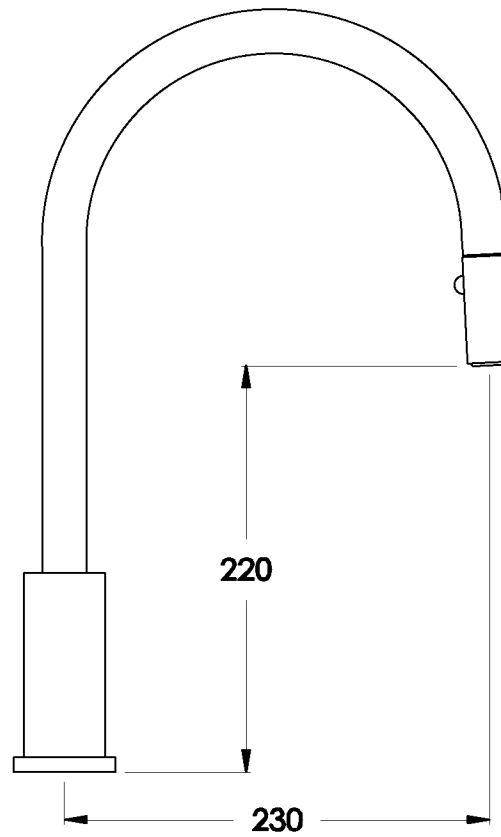

CITY QUE PULL-OUT KITCHEN MIXER

1.9808.04.0.XX

PRODUCT DIMENSIONS:

Front view

Side view

Top view