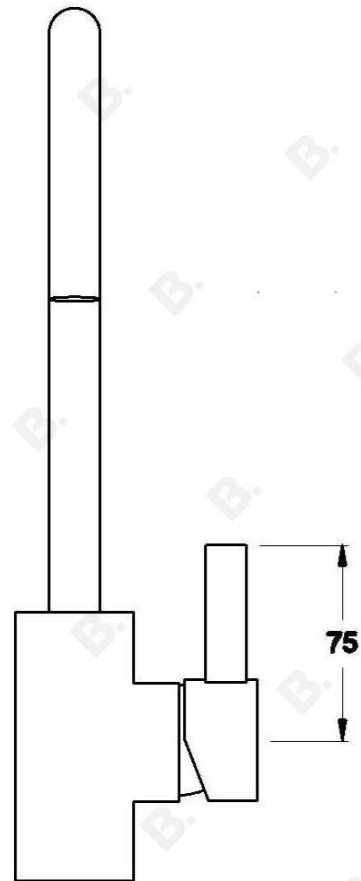

## CITY QUE KITCHEN MIXER

1.9808.00.0.XX

### PRODUCT DIMENSIONS:

Front view:

Side view:

Top view: